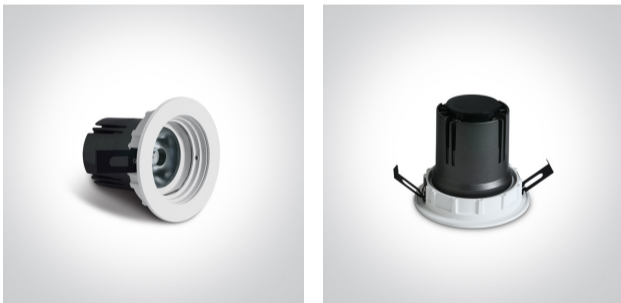

02 Recessed Spots Fixed LED>The COB Dark Light Range Interchangeable Reflector

10107K/W/W

7W COB LED Dark Light recessed spot IP20.

Requires 700mA driver.

Complies with standard EN60598-1 and any other specific standards.

Downloads

Dimensions

Gallery

Must be ordered separately