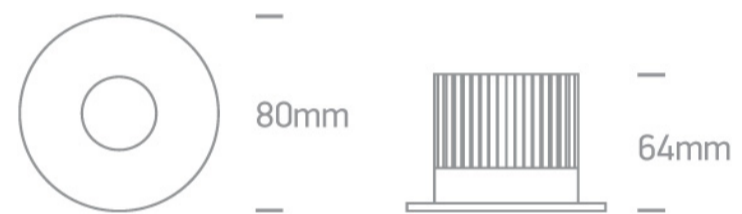

New 2025 Edition 2>Recessed Spots Fixed LED

10107DB/B/W

6,5W COB LED recessed spot suitable for indoor and outdoor installation, IP65.

Requires 700mA driver.

Complies with standard EN60598-1 and any other specific standards.

Downloads

Dimensions

Gallery

Must be ordered separately

89008A

89008AT

Physical Specification

Item Group	New 2025 Edition 2
Family	Recessed Spots Fixed LED
Order Code	10107DB/B/W
Colour	Black
Material	Aluminium
Shape	Circular
Height	64mm
Diameter	80mm
Cutout Hole Diameter	60mm
Recessed Ceiling	Yes
Depth Required	80mm
Indoor	Yes
Outdoor	Yes
Adjustable	No

Electrical Characteristics

Fitting

Input Type	Constant Current
Input Current	700mA
Safety Class	
Power(Watts)	6,5W
IP Rating	IP65
Light Source	LED built in
LED Type	COB
LED Brand	Bridgelux
Cable Length	40cm
F Mark	

Illumination Data

Colour Temperature	3000K
Lumen Output	500lm
Light Efficiency	76m/W
CRI	90
Beam Angle	36°
Illumination Diagram	
Dark Light	Yes

Packing Info

Box Length	9cm
Box Width	9cm
Box Height	6,5cm
Box Weight	0.252kg
Pcs/Carton	50
Barcode	5291889081180
HS Code	9405413990