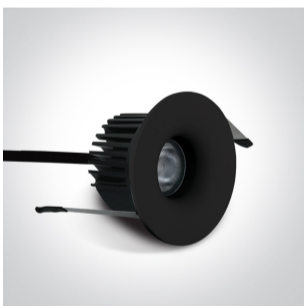

New 2025 Edition 2>Recessed Spots Fixed LED

10107DB/B/W

6,5W COB LED recessed spot suitable for indoor and outdoor installation, IP65.

Requires 700mA driver.

Complies with standard EN60598-1 and any other specific standards.

Downloads

Dimensions

Gallery

Must be ordered separately

89008A

89008AT

Physical Specification

Item Group	New 2025 Edition 2
Family	Recessed Spots Fixed LED
Order Code	10107DB/B/W
Colour	Black
Material	Aluminium
Shape	Circular
Height	64mm
Diameter	80mm
Cutout Hole Diameter	60mm
Recessed Ceiling	Yes
Depth Required	80mm
Indoor	Yes
Outdoor	Yes
Adjustable	No

Electrical Characteristics

Fitting

Input Type	Constant Current
Input Current	700mA
Safety Class	
Power(Watts)	6,5W
IP Rating	IP65
Light Source	LED built in
LED Type	COB
LED Brand	Bridgelux
Cable Length	40cm
F Mark	

Illumination Data

Colour Temperature	3000K
Lumen Output	500lm
Light Efficiency	76m/W
CRI	90
Beam Angle	36°
Illumination Diagram	
Dark Light	Yes

Packing Info

Box Length	9cm
Box Width	9cm
Box Height	6,5cm
Box Weight	0.252kg
Pcs/Carton	50
Barcode	5291889081180
HS Code	9405413990