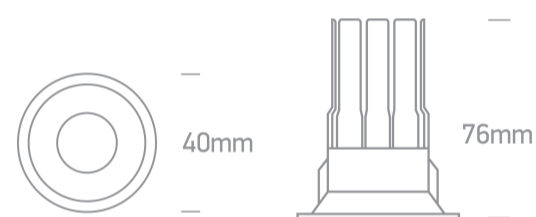

02 Recessed Spots Fixed LED > LED Spots

10106L/W/W

6W Recessed Dark Light LED spot IP20.

Requires 350mA driver.

Complies with standard EN60598-1 and any other specific standards.

Downloads

Dimensions

Must be ordered separately

89006P

Physical Specification

Item Group

02 Recessed Spots Fixed LED

Family

LED Spots

Order Code

10106L/W/W

Colour

White

Material

Aluminium

Shape

Circular

Height	76mm
Diameter	40mm
Cutout Hole Diameter	33mm
Recessed Ceiling	Yes
Depth Required	80mm
Indoor	Yes
Adjustable	No

Electrical Characteristics

Colour Temperature	3000K
Lumen Output	360lm
Light Efficiency	60lm/W
CRI	90
Beam Angle	40°
Illumination Diagram	
Dark Light	Yes

Packing Info

Box Weight

0.114kg

Pcs/Carton

50

Barcode

5291889077626