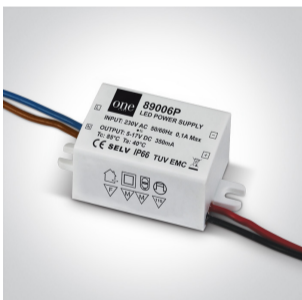

02 Recessed Spots Fixed LED > LED Spots

10106L/W/W

6W Recessed Dark Light LED spot IP20.

Requires 350mA driver.

Complies with standard EN60598-1 and any other specific standards.

Downloads

Dimensions

Must be ordered separately

89006P

Physical Specification

Item Group

02 Recessed Spots Fixed LED

Family

LED Spots

Order Code

10106L/W/W

Colour

White

Material

Aluminium

Shape

Circular

Height	76mm
Diameter	40mm
Cutout Hole Diameter	33mm
Recessed Ceiling	Yes
Depth Required	80mm
Indoor	Yes
Adjustable	No

Electrical Characteristics

Fitting

Input Type	Constant Current
Input Current	350mA
Voltage	18V
Safety Class	
Power(Watts)	6W
IP Rating	IP20
Light Source	LED built in
LED Brand	Bridgelux
Cable Length	40cm
F Mark	

Illumination Data