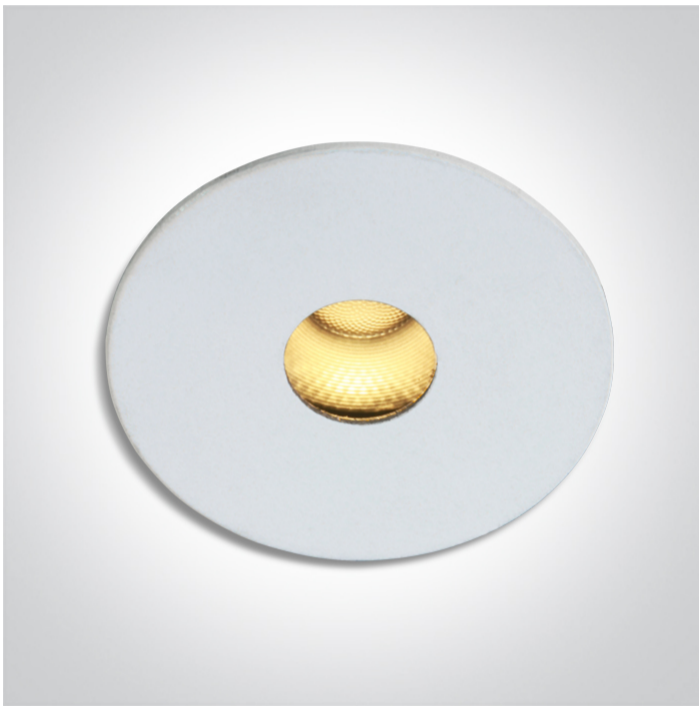

02 Recessed Spots Fixed LED > LED Spots

10106L/W/W

6W Recessed Dark Light LED spot IP20.

Requires 350mA driver.

Complies with standard EN60598-1 and any other specific standards.

Downloads

Dimensions

Must be ordered separately

89006P

Physical Specification

Item Group

02 Recessed Spots Fixed LED

Family

LED Spots

Order Code

10106L/W/W

Colour

White

Material

Aluminium

Shape

Circular

Height	76mm
Diameter	40mm
Cutout Hole Diameter	33mm
Recessed Ceiling	Yes
Depth Required	80mm
Indoor	Yes
Adjustable	No

Electrical Characteristics

Colour Temperature	3000K
Lumen Output	360lm
Light Efficiency	60lm/W
CRI	90
Beam Angle	40°
Illumination Diagram	
Dark Light	Yes

Packing Info

Box Weight

0.114kg

Pcs/Carton

50

Barcode

5291889077626