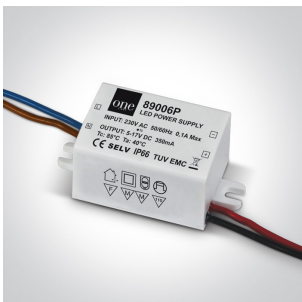

02 Recessed Spots Fixed LED > LED Spots

10106L/B/W

6W Recessed Dark Light LED spot IP20.

Requires 350mA driver.

Complies with standard EN60598-1 and any other specific standards.

Downloads

Dimensions

Must be ordered separately

89006P

Physical Specification

Item Group	02 Recessed Spots Fixed LED
Family	LED Spots
Order Code	10106L/B/W
Colour	Black
Material	Aluminium
Shape	Circular

Height	76mm
Diameter	40mm
Cutout Hole Diameter	33mm
Recessed Ceiling	Yes
Depth Required	80mm
Indoor	Yes
Adjustable	No

Electrical Characteristics

Fitting

Input Type	Constant Current
Input Current	350mA
Voltage	18V
Safety Class	
Power(Watts)	6W
IP Rating	IP20
Light Source	LED built in
LED Brand	Bridgelux
Cable Length	40cm
F Mark	

Illumination Data

Colour Temperature	3000K
Lumen Output	360lm
Light Efficiency	60lm/W
CRI	90
Beam Angle	40°
Illumination Diagram	
Dark Light	Yes

Packing Info

Box Weight	0.114kg
Pcs/Carton	50
Barcode	5291889077633
HS Code	9405413990