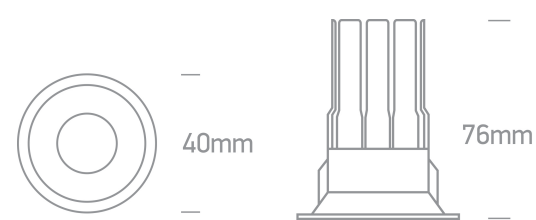

02 Recessed Spots Fixed LED > LED Spots

10106L/B/W

6W Recessed Dark Light LED spot IP20.

Requires 350mA driver.

Complies with standard EN60598-1 and any other specific standards.

Downloads

Dimensions

Must be ordered separately

89006P

Physical Specification

Item Group	02 Recessed Spots Fixed LED
Family	LED Spots
Order Code	10106L/B/W
Colour	Black
Material	Aluminium
Shape	Circular

Height	76mm
Diameter	40mm
Cutout Hole Diameter	33mm
Recessed Ceiling	Yes
Depth Required	80mm
Indoor	Yes
Adjustable	No

Electrical Characteristics

Fitting

Input Type	Constant Current
Input Current	350mA
Voltage	18V
Safety Class	
Power(Watts)	6W
IP Rating	IP20
Light Source	LED built in
LED Brand	Bridgelux
Cable Length	40cm
F Mark	

Illumination Data

Colour Temperature	3000K
Lumen Output	360lm
Light Efficiency	60lm/W
CRI	90
Beam Angle	40°
Illumination Diagram	
Dark Light	Yes

Packing Info

Box Weight	0.114kg
Pcs/Carton	50
Barcode	5291889077633
HS Code	9405413990