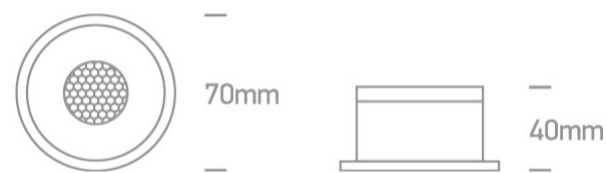

02 Recessed Spots Fixed LED>The Honeycomb Dark Light Range

10106DH/W/W

6W COB LED Dark light recessed spot with honeycomb.

Requires 350mA driver.

Complies with standard EN60598-1 and any other specific standards.

Downloads

Dimensions

Gallery

Must be ordered separately

89008

Physical Specification

Item Group	02 Recessed Spots Fixed LED
Family	The Honeycomb Dark Light Range
Order Code	10106DH/W/W
Colour	White
Material	Die Cast
Shape	Circular
Height	40mm
Diameter	70mm
Cutout Hole Diameter	63mm
Recessed Ceiling	Yes
Depth Required	60mm
Indoor	Yes
Adjustable	No

Electrical Characteristics

Fitting

Input Type	Constant Current
Input Current	350mA
Voltage	18V
Safety Class	
Power(Watts)	6W
IP Rating	IP20
Light Source	LED built in
LED Type	COB
LED Brand	Bridgelux
Cable Length	40cm
F Mark	

Illumination Data

Colour Temperature	3000K
Lumen Output	500lm
Light Efficiency	83,33lm/W
CRI	90
Beam Angle	36°
Illumination Diagram	
Dark Light	Yes

Packing Info

Pcs/Carton	50
Barcode	5291889065395
HS Code	9405409900