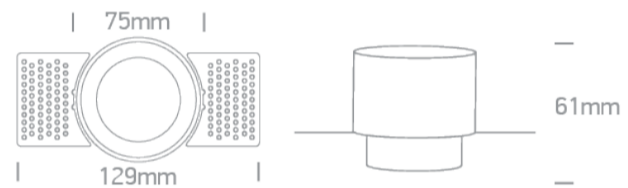

New 2025 Edition 2>Recessed Spots Fixed

10105YTR/W

Trimless Dark Light Recessed MR16 spot with GU10 lampholder.

Complies with standard EN60598-1 and any other specific standards.

Downloads

Dimensions

Physical Specification

Item Group	New 2025 Edition 2
Family	Recessed Spots Fixed
Order Code	10105YTR/W
Colour	White
Material	Aluminium
Shape	Circular
Height	61mm
Diameter	75mm
Cutout Hole Diameter	80mm
Recessed Ceiling	Yes
Depth Required	130mm
Indoor	Yes