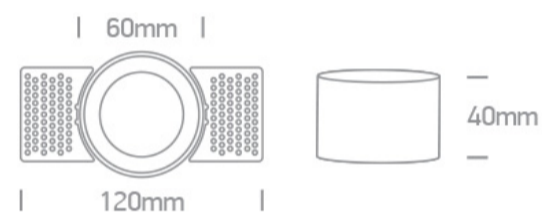

01 Recessed Spots Fixed > The Trimless Chill Out Range Aluminium

10105TR/B

Trimless Dark Light Recessed MR16 spot with GU10 lampholder.

Complies with standard EN60598-1 and any other specific standards.

Downloads

Dimensions

Gallery

Physical Specification

Item Group	01 Recessed Spots Fixed
Family	The Trimless Chill Out Range Aluminium
Order Code	10105TR/B
Colour	Black
Material	Aluminium
Shape	Circular
Height	40mm

Diameter	60mm
Cutout Hole Diameter	70mm
Recessed trimless ceiling	Yes
Depth Required	120mm
Indoor	Yes
Adjustable	No

Electrical Characteristics

Gear	No
Fitting + Driver	
Input Voltage	100-240V
50 Hz	Yes
60 Hz	Yes
Safety Class	
Power(Watts)	10W
IP Rating	IP20
Light Source	Replaceable lamp
Lamp Holder	GU10
Number of Lamps	1
Dimmable	N/A
Cable Length	15cm
F Mark	