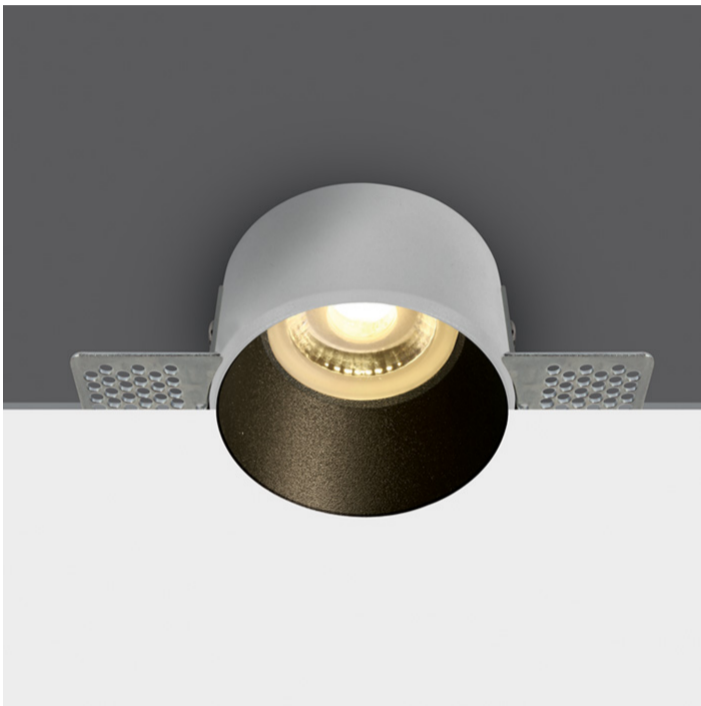

01 Recessed Spots Fixed > The Trimless Chill Out Range Aluminium

10105TR/B

Trimless Dark Light Recessed MR16 spot with GU10 lampholder.

Complies with standard EN60598-1 and any other specific standards.

Downloads

Dimensions

Gallery

Physical Specification

Item Group	01 Recessed Spots Fixed
Family	The Trimless Chill Out Range Aluminium
Order Code	10105TR/B
Colour	Black
Material	Aluminium
Shape	Circular
Height	40mm

Diameter	60mm
Cutout Hole Diameter	70mm
Recessed trimless ceiling	Yes
Depth Required	120mm
Indoor	Yes
Adjustable	No

Electrical Characteristics

Gear	No
Fitting + Driver	
Input Voltage	100-240V
50 Hz	Yes
60 Hz	Yes
Safety Class	
Power(Watts)	10W
IP Rating	IP20
Light Source	Replaceable lamp
Lamp Holder	GU10
Number of Lamps	1
Dimmable	N/A
Cable Length	15cm
F Mark	