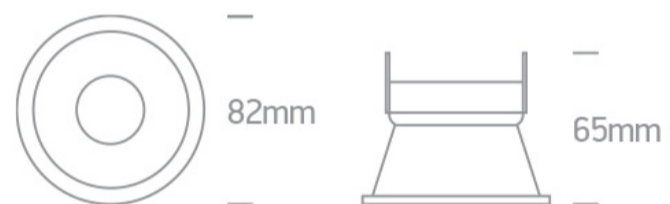

## 10105TG/W

Recessed semi trimless aluminium spot with GU10 lampholder.

Complies with standard EN60598-1 and any other specific standards.

### Dimensions

### Physical Specification

Item Group	01 Recessed Spots Fixed
Family	The Semi Trimless Dark Light Range
Order Code	10105TG/W
Colour	White
Material	Aluminium
Shape	Circular
Height	65mm
Diameter	82mm
Cutout Hole Diameter	75mm
Recessed Ceiling	Yes
Depth Required	150mm
Indoor	Yes