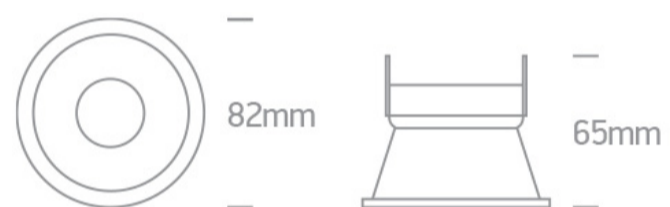

## 10105TG/B

Recessed semi trimless aluminium spot with GU10 lampholder.

Complies with standard EN60598-1 and any other specific standards.

### Dimensions

### Physical Specification

Item Group	01 Recessed Spots Fixed
Family	The Semi Trimless Dark Light Range
Order Code	10105TG/B
Colour	Black
Material	Aluminium
Shape	Circular
Height	65mm
Diameter	82mm
Cutout Hole Diameter	75mm
Recessed Ceiling	Yes
Depth Required	150mm
Indoor	Yes