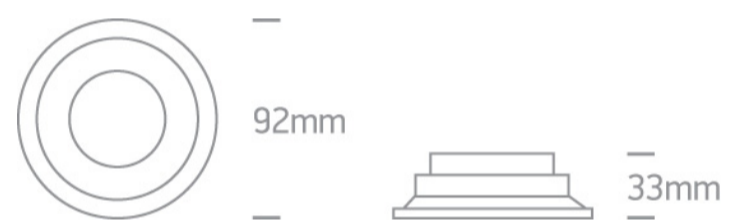

01 Recessed Spots Fixed > The IP65 Dark Light Range

10105R2/W

IP65 Bathroom Recessed MR16 spot with GU10 lampholder.

Complies with standard EN60598-1 and any other specific standards.

Downloads

Dimensions

Gallery

Physical Specification

Item Group	01 Recessed Spots Fixed
Family	The IP65 Dark Light Range
Order Code	10105R2/W
Colour	White
Material	Aluminium
Shape	Circular
Height	33mm

Diameter	92mm
Cutout Hole Diameter	82mm
Recessed Ceiling	Yes
Depth Required	130mm
Indoor	Yes
Outdoor	Yes
Adjustable	No

Electrical Characteristics

Gear	No
------	----

Fitting + Driver

Input Voltage	100-240V
50 Hz	Yes
60 Hz	Yes
Safety Class	
Power(Watts)	10W
IP Rating	IP65
Light Source	Replaceable lamp
Lamp Holder	GU10
Number of Lamps	1
Dimmable	N/A
Cable Length	15cm
F Mark	