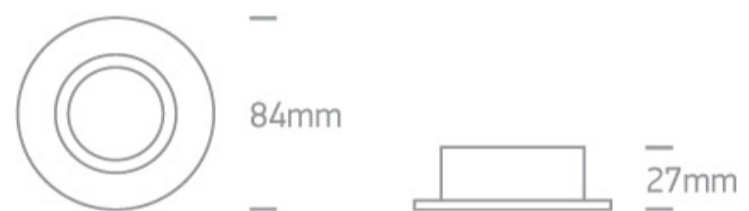

01 Recessed Spots Fixed > The IP65 Bathroom Range Aluminium

10105R1/W

IP65 Bathroom Recessed MR16 spot with GU10 lampholder.

Complies with standard EN60598-1 and any other specific standards.

Downloads

Dimensions

Gallery

Physical Specification

Item Group	01 Recessed Spots Fixed
Family	The IP65 Bathroom Range Aluminium
Order Code	10105R1/W
Colour	White
Material	Aluminium
Shape	Circular
Height	27mm

Diameter	84mm
Cutout Hole Diameter	68mm
Recessed Ceiling	Yes
Depth Required	120mm
Indoor	Yes
Outdoor	Yes
Adjustable	No