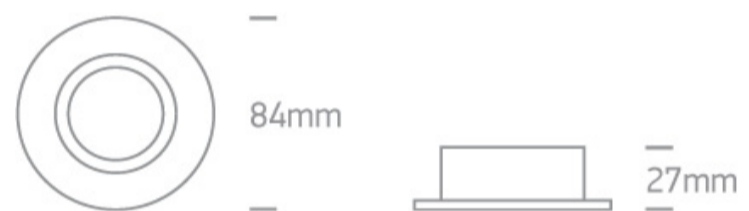

01 Recessed Spots Fixed > The IP65 Bathroom Range Aluminium

10105R1/B

IP65 Bathroom Recessed MR16 spot with GU10 lampholder.

Complies with standard EN60598-1 and any other specific standards.

Downloads

Dimensions

Gallery

Physical Specification

Item Group	01 Recessed Spots Fixed
Family	The IP65 Bathroom Range Aluminium
Order Code	10105R1/B
Colour	Black
Material	Aluminium
Shape	Circular
Height	27mm

Diameter	84mm
Cutout Hole Diameter	68mm
Recessed Ceiling	Yes
Depth Required	120mm
Indoor	Yes
Outdoor	Yes
Adjustable	No