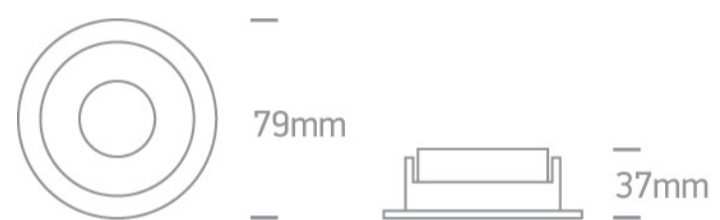

## 10105M/W/CU

White Body Copper Reflector Dark Light Recessed MR16 spot with GU10 lampholder.

Complies with standard EN60598-1 and any other specific standards.

### Dimensions

### Physical Specification

Item Group	01 Recessed Spots Fixed
Family	The Chill Out Range Round
Order Code	10105M/W/CU
Colour	White-Copper
Material	Aluminium
Shape	Circular
Height	37mm
Diameter	79mm
Cutout Hole Diameter	70mm
Recessed Ceiling	Yes
Depth Required	120mm
Indoor	Yes