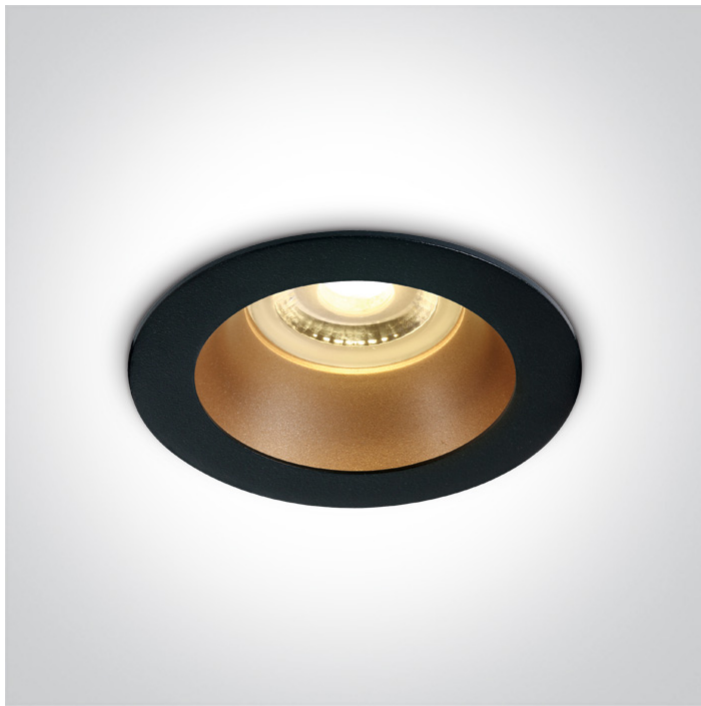

01 Recessed Spots Fixed > The Chill Out Range Round

10105M/B/BS

Black Body Brass Reflector Dark Light Recessed MR16 spot with GU10 lampholder.

Complies with standard EN60598-1 and any other specific standards.

Downloads

Dimensions

Physical Specification

Item Group	01 Recessed Spots Fixed
Family	The Chill Out Range Round
Order Code	10105M/B/BS
Colour	Black-Brass
Material	Aluminium
Shape	Circular
Height	37mm
Diameter	79mm
Cutout Hole Diameter	70mm
Recessed Ceiling	Yes
Depth Required	120mm
Indoor	Yes

IP20

Light Source

Replaceable lamp

Lamp Holder

GU10

Number of Lamps

1

Dimmable