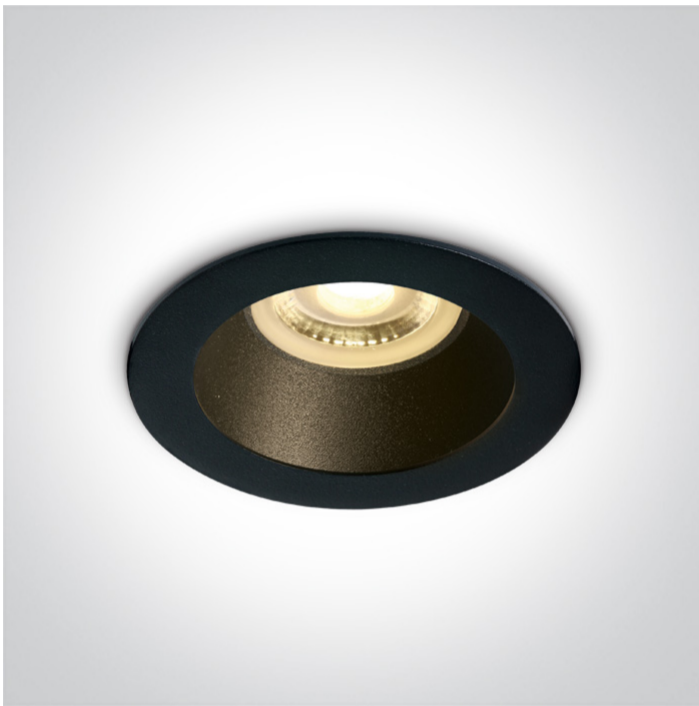

01 Recessed Spots Fixed>The Chill Out Range Round

10105M/B/B

Black Body Black Reflector Dark Light Recessed MR16 spot with GU10 lampholder.

Complies with standard EN60598-1 and any other specific standards.

Downloads

Dimensions

Physical Specification

Item Group	01 Recessed Spots Fixed
Family	The Chill Out Range Round
Order Code	10105M/B/B
Colour	Black
Material	Aluminium
Shape	Circular
Height	37mm
Diameter	79mm
Cutout Hole Diameter	70mm
Recessed Ceiling	Yes
Depth Required	120mm
Indoor	Yes

IP20

Light Source

Replaceable lamp

Lamp Holder

GU10

Number of Lamps

1

Dimmable