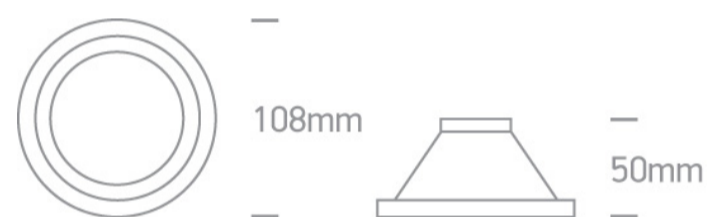

01 Recessed Spots Fixed > The Dark Light Range

10105L/C

Recessed dark light MR16 spot with adjustable ring and GU5.3 lampholder.

Complies with standard EN60598-1 and any other specific standards.

Downloads

Dimensions

Gallery

Physical Specification

| | |
|------------|-------------------------|
| Item Group | 01 Recessed Spots Fixed |
| Family | The Dark Light Range |
| Order Code | 10105L/C |
| Colour | Chrome |
| Material | Steel |
| Shape | Circular |
| Height | 50mm |

| | |
|----------------------|-------------|
| Diameter | 108mm |
| Cutout Hole Diameter | 90mm |
| Recessed Ceiling | Yes |
| Depth Required | 95mm |
| Indoor | Yes |
| Adjustable | 1 Direction |

Electrical Characteristics

Illumination Data

| | |
|----------------------|---|
| Illumination Diagram |  |
| Dark Light | Yes |

Packing Info

| | |
|------------|---------|
| Box Length | 11,5cm |
| Box Width | 11,5cm |
| Box Height | 6cm |
| Box Weight | 0,121kg |
| Pcs/Carton | 50 |