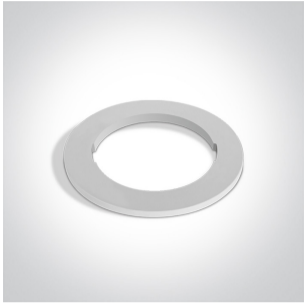

01 Recessed Spots Fixed>The Mix & Match Range

10105H/BS

Dark Light Recessed MR16 spot with GU10 lampholder.

Complies with standard EN60598-1 and any other specific standards.

Downloads

Dimensions

Gallery

050182/B

050182/BS

050182/W

050182R/B

050182R/BS

050182R/W

050182RA/B

050182RA/BS

050182RA/W

050182RB/B

050182RB/BS

050182RB/W

Physical Specification

Item Group	01 Recessed Spots Fixed
Family	The Mix & Match Range
Order Code	10105H/BS
Colour	Brass Reflector
Material	Die Cast
Shape	Circular
Height	40mm
Diameter	71mm
Cutout Hole Diameter	64mm
Recessed Ceiling	Yes
Depth Required	100mm
Indoor	Yes
Adjustable	No