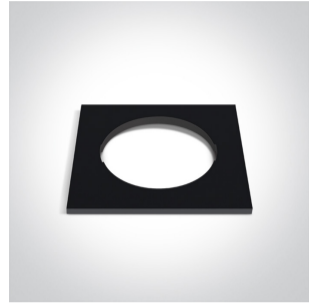

01 Recessed Spots Fixed>The Mix & Match Range

10105H/BS

Dark Light Recessed MR16 spot with GU10 lampholder.

Complies with standard EN60598-1 and any other specific standards.

Downloads

Dimensions

Gallery

050182/B

050182/BS

050182/W

050182R/B

050182R/BS

050182R/W

050182RA/B

050182RA/BS

050182RA/W

050182RB/B

050182RB/BS

050182RB/W

Physical Specification

Item Group	01 Recessed Spots Fixed
Family	The Mix & Match Range
Order Code	10105H/BS
Colour	Brass Reflector
Material	Die Cast
Shape	Circular
Height	40mm
Diameter	71mm
Cutout Hole Diameter	64mm
Recessed Ceiling	Yes
Depth Required	100mm
Indoor	Yes
Adjustable	No