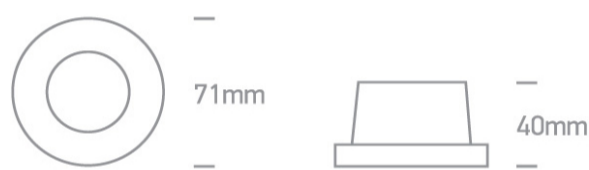

01 Recessed Spots Fixed>The Mix & Match Range

10105H/BS

Dark Light Recessed MR16 spot with GU10 lampholder.

Complies with standard EN60598-1 and any other specific standards.

Downloads

Dimensions

Gallery

050182/B

050182/BS

050182/W

050182R/B

050182R/BS

050182R/W

050182RA/B

050182RA/BS

050182RA/W

050182RB/B

050182RB/BS

050182RB/W

Physical Specification

Item Group	01 Recessed Spots Fixed
Family	The Mix & Match Range
Order Code	10105H/BS
Colour	Brass Reflector
Material	Die Cast
Shape	Circular
Height	40mm
Diameter	71mm
Cutout Hole Diameter	64mm
Recessed Ceiling	Yes
Depth Required	100mm
Indoor	Yes
Adjustable	No