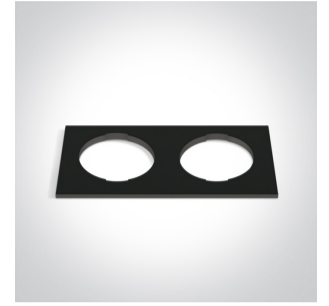

01 Recessed Spots Fixed>The Mix & Match Range

10105H/BS

Dark Light Recessed MR16 spot with GU10 lampholder.

Complies with standard EN60598-1 and any other specific standards.

Downloads

Dimensions

Gallery

050182/B

050182/BS

050182/W

050182R/B

050182R/BS

050182R/W

050182RA/B

050182RA/BS

050182RA/W

050182RB/B

050182RB/BS

050182RB/W

Physical Specification

Item Group	01 Recessed Spots Fixed
Family	The Mix & Match Range
Order Code	10105H/BS
Colour	Brass Reflector
Material	Die Cast
Shape	Circular
Height	40mm
Diameter	71mm
Cutout Hole Diameter	64mm
Recessed Ceiling	Yes
Depth Required	100mm
Indoor	Yes
Adjustable	No