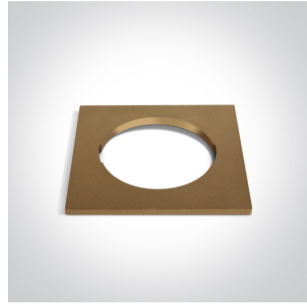

01 Recessed Spots Fixed>The Mix & Match Range

10105H/BS

Dark Light Recessed MR16 spot with GU10 lampholder.

Complies with standard EN60598-1 and any other specific standards.

Downloads

Dimensions

Gallery

050182/B

050182/BS

050182/W

050182R/B

050182R/BS

050182R/W

050182RA/B

050182RA/BS

050182RA/W

050182RB/B

050182RB/BS

050182RB/W

Physical Specification

Item Group	01 Recessed Spots Fixed
Family	The Mix & Match Range
Order Code	10105H/BS
Colour	Brass Reflector
Material	Die Cast
Shape	Circular
Height	40mm
Diameter	71mm
Cutout Hole Diameter	64mm
Recessed Ceiling	Yes
Depth Required	100mm
Indoor	Yes
Adjustable	No