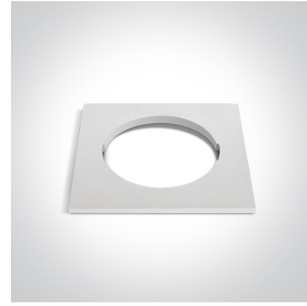

01 Recessed Spots Fixed>The Mix & Match Range

10105H/BS

Dark Light Recessed MR16 spot with GU10 lampholder.

Complies with standard EN60598-1 and any other specific standards.

Downloads

Dimensions

Gallery

050182/B

050182/BS

050182/W

050182R/B

050182R/BS

050182R/W

050182RA/B

050182RA/BS

050182RA/W

050182RB/B

050182RB/BS

050182RB/W

Physical Specification

Item Group	01 Recessed Spots Fixed
Family	The Mix & Match Range
Order Code	10105H/BS
Colour	Brass Reflector
Material	Die Cast
Shape	Circular
Height	40mm
Diameter	71mm
Cutout Hole Diameter	64mm
Recessed Ceiling	Yes
Depth Required	100mm
Indoor	Yes
Adjustable	No