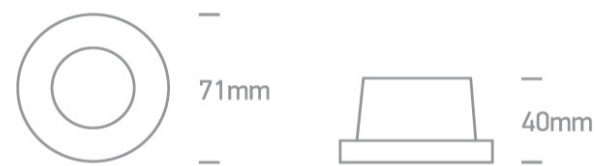

## 10105H/B

Dark Light Recessed MR16 spot with GU10 lampholder.

Complies with standard EN60598-1 and any other specific standards.

### Dimensions