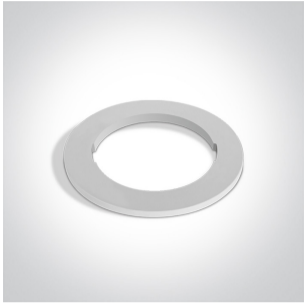

## 10105H/B

Dark Light Recessed MR16 spot with GU10 lampholder.

Complies with standard EN60598-1 and any other specific standards.

### Dimensions

### Gallery

050182/B

050182/BS

050182/W

050182R/B

050182R/BS

050182R/W

050182RA/B