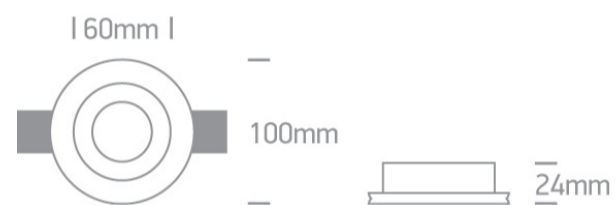

## 10105GT1

Trimless Gypsum Recessed MR16 spot with GU10 lampholder.

Complies with standard EN60598-1 and any other specific standards.

Downloads

Dimensions

Gallery

Physical Specification

Item Group	01 Recessed Spots Fixed
Family	Trimless Gypsum
Order Code	10105GT1
Colour	White
Material	Gypsum
Shape	Circular
Height	24mm

Diameter	100mm
Cutout Hole Diameter	102mm
Recessed trimless ceiling	Yes
Depth Required	100mm
Indoor	Yes
Adjustable	No