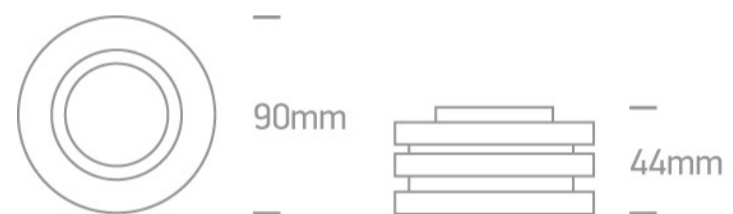

## 10105GL2/AL

Recessed decorative spot with GU5,3 lampholder.

Complies with standard EN60598-1 and any other specific standards.

Downloads

Dimensions

Physical Specification

Item Group	01 Recessed Spots Fixed
Family	The Decorative Spots
Order Code	10105GL2/AL
Colour	Aluminium
Material	Natural Aluminium
Diffuser Material	Glass
Shape	Circular
Height	44mm
Diameter	90mm
Cutout Hole Diameter	60mm
Recessed Ceiling	Yes
Depth Required	50mm