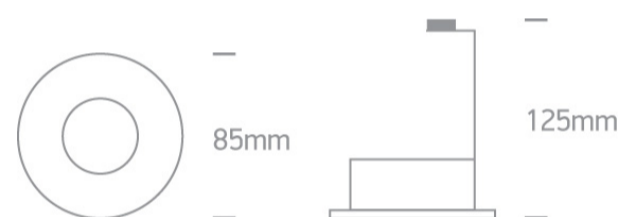

01 Recessed Spots Fixed > The Semi Trimless Dark Light Range

10105DG/W

Semi trimless dark Light Recessed MR16 spot with GU10 lampholder.

Complies with standard EN60598-1 and any other specific standards.

Downloads

Dimensions

Physical Specification

Item Group	01 Recessed Spots Fixed
Family	The Semi Trimless Dark Light Range
Order Code	10105DG/W
Colour	White
Material	Aluminium
Shape	Circular
Height	125mm
Diameter	85mm
Cutout Hole Diameter	76mm
Recessed Ceiling	Yes
Depth Required	155mm
Indoor	Yes

Packing Info

Box Length

10cm

Box Width

10cm

Box Height

6cm

Box Weight