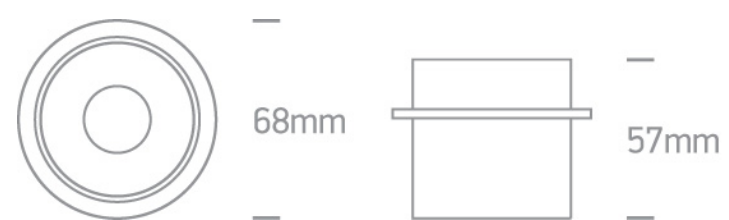

01 Recessed Spots Fixed > Recessed Cylinders Aluminium

10105D9/B/B

Dark Light Recessed MR16 spot with GU10 lampholder.

Complies with standard EN60598-1 and any other specific standards.

Downloads

Dimensions

Physical Specification

Item Group	01 Recessed Spots Fixed
Family	Recessed Cylinders Aluminium
Order Code	10105D9/B/B
Colour	Black
Material	Aluminium
Shape	Circular
Height	57mm
Diameter	68mm
Cutout Hole Diameter	62mm
Recessed Ceiling	Yes
Depth Required	100mm
Indoor	Yes