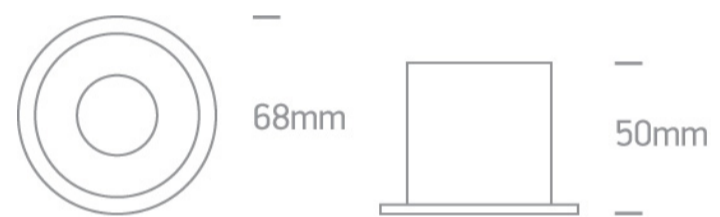

## 10105D8/B/BS

Dark Light Recessed MR16 spot with GU10 lampholder.

Complies with standard EN60598-1 and any other specific standards.

### Dimensions