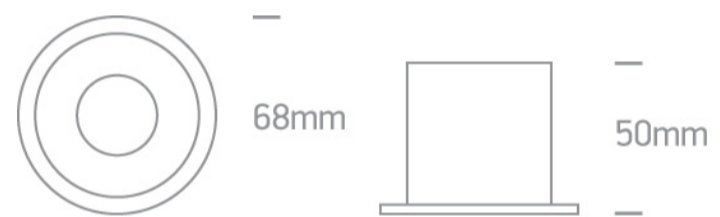

## 10105D8/B/B

Dark Light Recessed MR16 spot with GU10 lampholder.

Complies with standard EN60598-1 and any other specific standards.

### Dimensions

### Physical Specification

Item Group	01 Recessed Spots Fixed
Family	Semi Trimless Dark Light Aluminium
Order Code	10105D8/B/B
Colour	Black
Material	Aluminium
Shape	Circular
Height	50mm
Diameter	68mm
Cutout Hole Diameter	62mm
Recessed Ceiling	Yes
Depth Required	130mm
Indoor	Yes