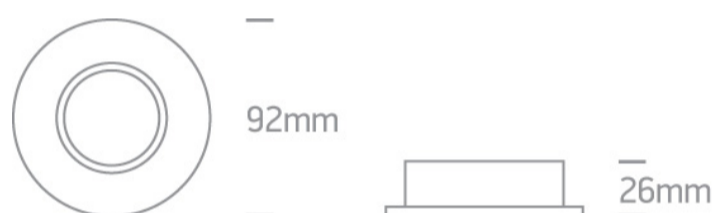

01 Recessed Spots Fixed > The Dark Light Dual Ring Range Aluminium

**10105D7/W**

Dual Ring Dark Light Recessed MR16 spot with GU10 lampholder.

Complies with standard EN60598-1 and any other specific standards.

Downloads

Dimensions

Gallery

Physical Specification

Product Type	Fitting
Item Group	01 Recessed Spots Fixed
Family	The Dark Light Dual Ring Range Aluminium
Order Code	10105D7/W
Colour	White
Material	Aluminium
Shape	Circular