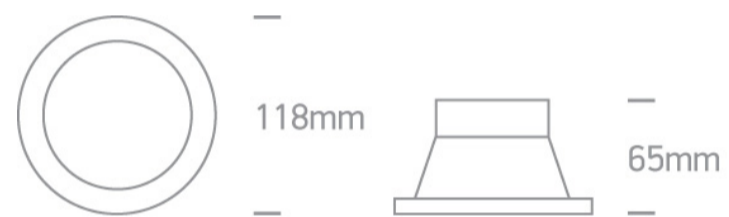

01 Recessed Spots Fixed > The Bathroom Range Die cast

10105CJ/ABS/5

Recessed Dark light MR16 spot with GU5.3 lampholder.

Complies with standard EN60598-1 and any other specific standards.

## Dimensions

## Physical Specification

Item Group	01 Recessed Spots Fixed
Family	The Bathroom Range Die cast
Order Code	10105CJ/ABS/5
Colour	Antique Brass
Material	Die Cast
Shape	Circular
Height	65mm

Diameter	118mm
Cutout Hole Diameter	102mm
Recessed Ceiling	Yes
Depth Required	120mm
Indoor	Yes
Adjustable	No