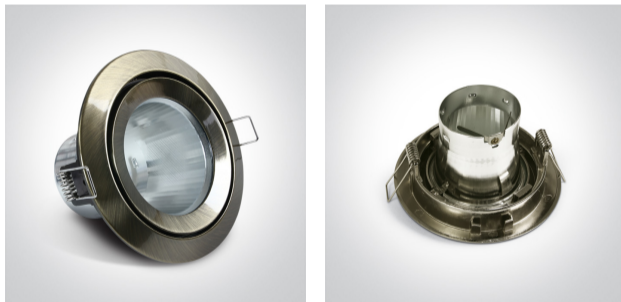

01 Recessed Spots Fixed > The Bathroom Range Die cast

10105CJ/ABS/5

Recessed Dark light MR16 spot with GU5.3 lampholder.

Complies with standard EN60598-1 and any other specific standards.

## Physical Specification

Item Group	01 Recessed Spots Fixed
Family	The Bathroom Range Die cast
Order Code	10105CJ/ABS/5
Colour	Antique Brass
Material	Die Cast
Shape	Circular
Height	65mm

Diameter	118mm
Cutout Hole Diameter	102mm
Recessed Ceiling	Yes
Depth Required	120mm
Indoor	Yes
Adjustable	No