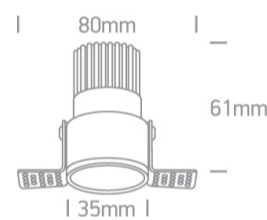

02 Recessed Spots Fixed LED>The Trimless Mini Range Aluminium

10103BTR/B/W

3W Recessed Trimless Dark Light LED spot with white ring and black reflector, IP20.

Requires 350mA driver.

Complies with standard EN60598-1 and any other specific standards.

Downloads

Dimensions

Must be ordered separately

89004

89004T

Physical Specification

Item Group	02 Recessed Spots Fixed LED
Family	The Trimless Mini Range Aluminium
Order Code	10103BTR/B/W
Colour	Black
Material	Aluminium
Shape	Circular

Height	61mm
Diameter	35mm
Cutout Hole Diameter	40mm
Recessed trimless ceiling	Yes
Depth Required	80mm
Indoor	Yes
Adjustable	No

Electrical Characteristics

Fitting

Input Type	Constant Current
Input Current	350mA
Safety Class	
Power(Watts)	3W
IP Rating	IP20
Light Source	LED built in
LED Type	COB
LED Brand	Bridgelux
Cable Length	40cm
F Mark	

Illumination Data

Colour Temperature	3000K
Lumen Output	240lm
Light Efficiency	80lm/W
CRI	90
Beam Angle	36°
Illumination Diagram	
Dark Light	Yes

Packing Info

Box Length	5,5cm
Box Width	5,5cm
Box Height	7cm
Pcs/Carton	100
Barcode	5291889058366
HS Code	9405409900