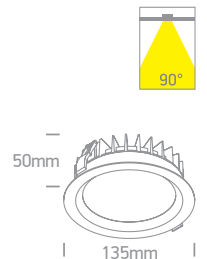

10125BX | 25W | SMD | Aluminium

new

IP65