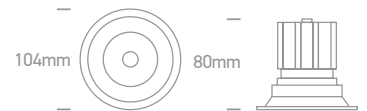

Order Code	Colour	Light Colour	CCT (K)	Watts	Lumen (lm)	Beam Angle	Input	Class					Notes
11112TA/W/V	White	CCT V	3000K-3500K-4000K	12W	1100lm	40°	700mA		40cm	92mm	100mm	50	Requires 700mA driver