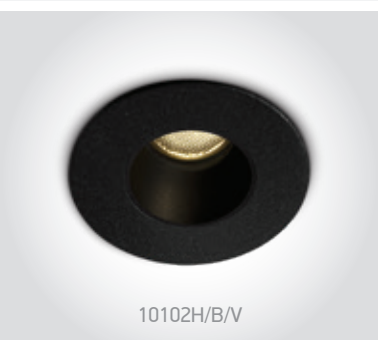

10102H/B/V

10102H | 2W | SMD | Aluminium

new
DARK LIGHT
IP65