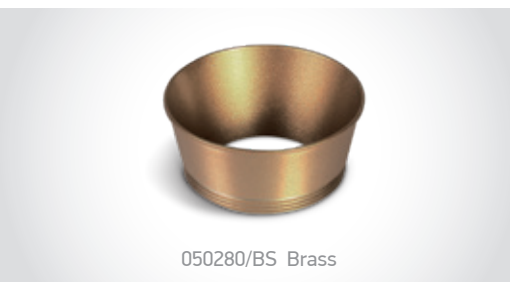

10112K | 12W | COB | Aluminium

Reflector must be ordered separately.

10112K/W/V + 050280/B

10112K | 12W | COB | Aluminium

Reflector must be ordered separately.

10112K/B/V + 050280/BS

050280/W White

050280/B Black