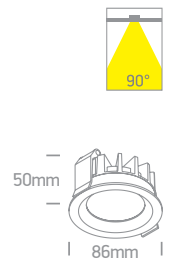

10115BX | 15W | SMD | Aluminium

new

IP54