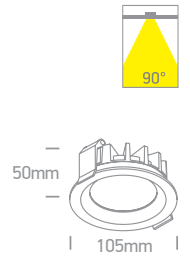

10120BX | 20W | SMD | Aluminium

new

IP54