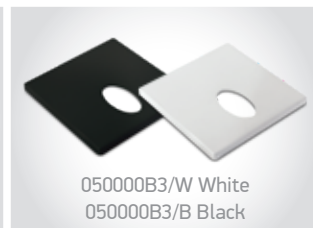

68000B/B/V

68000B | 3W | SMD | British standard box | Aluminium

Cover plate must be ordered separately.

68000B/B/V + 050000B3/B

050000B1/W White
050000B1/B Black

050000B2/W White
050000B2/B Black

050000B3/W White
050000B3/B Black