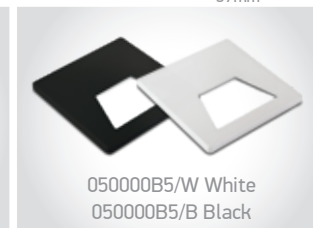

050000B5/W White
050000B5/B Black

Order Code	Colour	Light Colour	CCT (K)	Watts	Lumen (lm)	Input	Class			Notes
68000B/B/V	Black	CCT V	2500K-2800K-3000K-3500K-4000K	3W	180lm	230V		20cm	20	Complete with 230mA driver