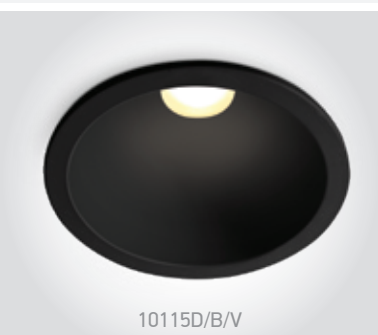

new
DARK LIGHT
IP20

Order Code	Colour	Light Colour	CCT (K)	Watts	Lumen (lm)	Beam Angle	Input	Class				Notes
10107D/B/V	Black	CCT V	3000K-4000K-5000K	7W	630lm	50°	230V		65mm	95mm	50	Complete with 160mA driver

10112D/B/V

10112D | 12W | COB | Aluminium

new
DARK LIGHT
IP20

Order Code	Colour	Light Colour	CCT (K)	Watts	Lumen (lm)	Beam Angle	Input	Class				Notes
10112D/B/V	Black	CCT V	3000K-4000K-5000K	12W	1080lm	50°	230V		72mm	100mm	50	Complete with 300mA driver