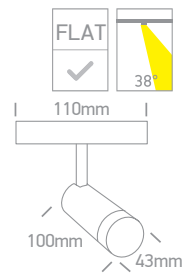

Order Code	Colour	Light Colour	CCT (K)	Watts	Lumen (lm)	Beam Angle	Input	Class	Box	Notes
43118FA/B/V	Black	CCT V	3000K-4000K-5000K	7W	630lm	38°	48V	III	25	-