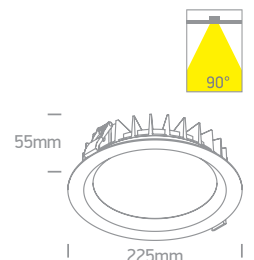

Order Code	Colour	Light Colour	CCT (K)	Watts	Lumen (lm)	Beam Angle	Input	Class				Notes
10110BX/B/V	Black	CCT V	3000K-4000K-5000K	10W	900lm	90°	230V		75mm	60mm	50	Complete with 250mA driver
10115BX/B/V	Black	CCT V	3000K-4000K-5000K	15W	1350lm	90°	230V		95mm	60mm	30	Complete with 350mA driver
10120BX/B/V	Black	CCT V	3000K-4000K-5000K	20W	1800lm	90°	230V		120mm	60mm	20	Complete with 500mA driver
10125BX/B/V	Black	CCT V	3000K-4000K-5000K	25W	2250lm	90°	230V		170mm	80mm	20	Complete with 650mA driver
10130BX/B/V	Black	CCT V	3000K-4000K-5000K	30W	2700lm	90°	230V		205mm	80mm	10	Complete with 700mA driver