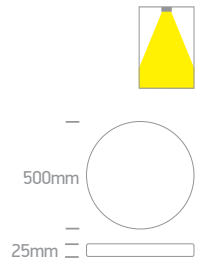

Order Code	Colour	Light Colour	CCT (K)	Watts	Lumen (lm)	Input	Class		Notes
62006CD/W/V	White	CCT V	2700K-3200K-4000K	40W	3600lm	230V		8	Complete with dimmable driver