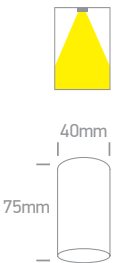

new
DARK LIGHT
IP20

Order Code	Colour	Reflector	Watts	Input	Class		Notes
12105D1/B	Black	Black	10W	100-240V		36	-

12103G/W

12103G | 5W | MR11 | GU10 | Aluminium

new
IP20

Order Code	Colour	Watts	Input	Class		Notes
12103G/W	White	5W	100-240V		100	-