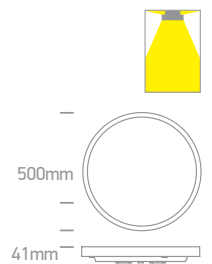

Order Code	Colour	Light Colour	CCT (K)	Watts	Lumen (lm)	Input	Class	Box	Notes
62002CD/W/V	White	CCT V	2700K-3200K-4000K	38W+4W	3400lm	230V	□	8	Complete with dimmable driver