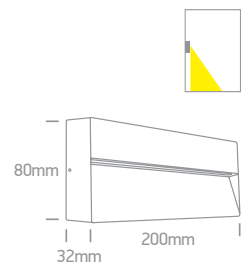

Order Code	Colour	Light Colour	CCT (K)	Watts	Lumen (lm)	Input	Class		Notes
67359B/AN/V	Anthracite	CCT V	2200K-2700K-3000K-4000K	6W	400lm	230V		24	Complete with 300mA driver