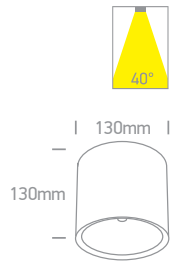

90 CRI
LED BUILT IN
CE
2 YEAR

Optional Black reflector for 67540B/W/W.
Order code 050406B/B.

67540C | 25W | COB | Aluminium

new
DARK LIGHT
IP65

90 CRI
CCT V
LED BUILT IN
CE
2 YEAR

Optional Black reflector for 67540C/W/V.
Order code 050406C/B.