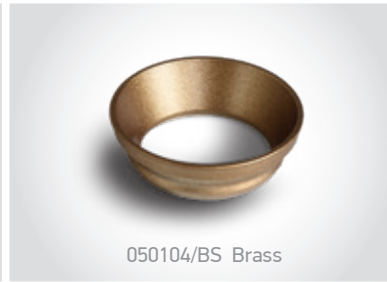

10107K | 6,5W | COB | Aluminium

Ring must be ordered separately.

050104/W White

050104/B Black

050104/C Chrome

050104/BS Brass

Order Code	Colour	Light Colour	CCT (K)	Watts	Lumen (lm)	Beam Angle	Input	Class					Notes
10107K/W/V	White	CCT V	3000K-3500K-4000K	6,5W	650lm	35°	700mA		40cm	76mm	100mm	30	Requires 700mA driver