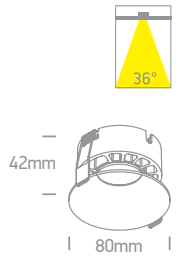

Order Code	Colour	Light Colour	CCT (K)	Watts	Lumen (lm)	Beam Angle	Input	Class				Notes
10112DX/B/V	Black	CCT V	3000K-3500K-4000K	12W	960lm	36°	230V		70mm	70mm	30	Complete with 300mA driver