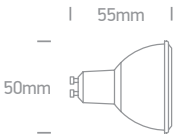

Order Code	Lampholder	Light Colour	CCT (K)	Watts	Lumen (lm)	Beam Angle	Input	Dimmable	
7306DGD/W	GU10	Warm white	3000K	6W	500lm	60°	230V	YES	100