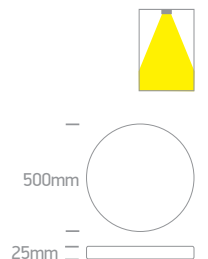

Order Code	Colour	Light Colour	CCT (K)	Watts	Lumen (lm)	Input	Class		Notes
62006CD/B/V	Black	CCT V	2700K-3200K-4000K	40W	3600lm	230V		8	Complete with dimmable driver