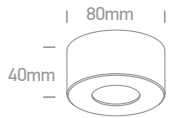

Order Code	Colour	Light Colour	CCT (K)	Watts	Lumen (lm)	Beam Angle	Input	Class		Notes
12107VA/B/W	Black	Warm white	3000K	7W	500lm	40°	230V		20	AC LED