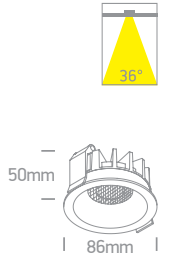

CCT V

CE

Order Code	Colour	Light Colour	CCT (K)	Watts	Lumen (lm)	Beam Angle	Input	Class	Depth	Width	Quantity	Notes
10110DH/B/V	Black	CCT V	3000K-3500K-4000K	10W	800lm	36°	230V	□	75mm	60mm	50	Complete with 250mA driver