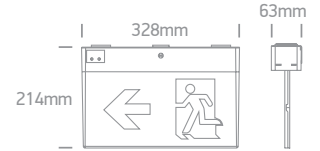

new
IP20

Order Code	Colour	Light Colour	CCT (K)	Watts	Lumen (lm)	Input	Class	Battery Type	Battery Duration	Light Size	Depth	Box Qty	Notes
89416	White	Daylight	6500K	3W	200lm	230V	□	Li-FePO4 3,2V 2,0Ah	3Hrs	380x70mm	90mm	4	Supplied with battery

Lamps