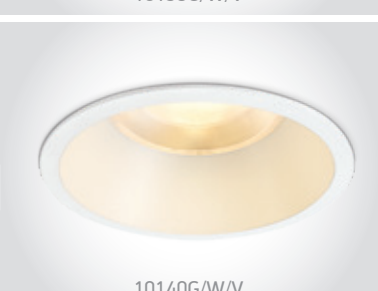

10135G/W/V

10140G/W/V

10140G | 40W | COB | Aluminium

new
DARK LIGHT
IP65

90 CRI
3 YEAR

LED BUILT IN
CCTV
CE