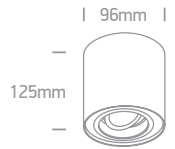

Order Code	Colour	Watts	Input	Class	Box	Notes
12105Y/W/W	White	10W	100-240V	⊕	20	-

Wall & Ceiling LED

12208LA/W/V

12208LA | 2x8W | COB | Aluminium

90 CRI CCT V CE 5 YEAR

new
IP20

Order Code	Colour	Light Colour	CCT (K)	Watts	Lumen (lm)	Beam Angle	Input	Class	Box	Notes
12208LA/W/V	White	CCT V	3000K-3500K-4000K	2x8W	2x600lm	25°	230V	⊕	18	Complete with 2x350mA drivers