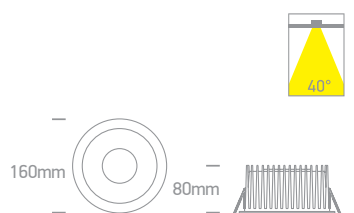

10140G/W/V

10140G | 40W | COB | Aluminium

new
DARK LIGHT
IP65

90 CRI
3 YEAR

LED BUILT IN
CCTV
CE