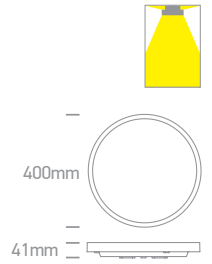

Order Code	Colour	Light Colour	CCT (K)	Watts	Lumen (lm)	Input	Class	Box	Notes
62002BD/W/V	White	CCT V	2700K-3200K-4000K	30W+3W	2880lm	230V	□	10	Complete with dimmable driver