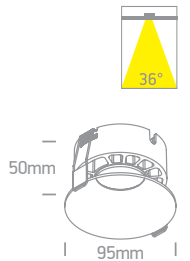

Order Code	Colour	Light Colour	CCT (K)	Watts	Lumen (lm)	Beam Angle	Input	Class				Notes
10118DX/B/V	Black	CCT V	3000K-3500K-4000K	18W	1440lm	36°	230V		82mm	80mm	20	Complete with 450mA driver