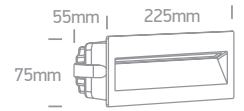

Order Code	Colour	Light Colour	CCT (K)	Watts	Lumen (lm)	Input	Class	Concrete installation	Gypsum installation	Height	Length	Notes
68068C/AN/V	Anthracite	CCT V	2200K-2700K-3000K-4000K	6W	550lm	230V	⊕	220x70mm	210x60mm	80mm	12	Complete with 350mA driver