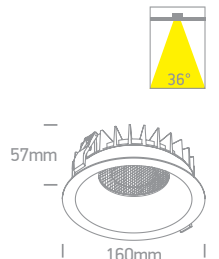

CE

Order Code	Colour	Light Colour	CCT (K)	Watts	Lumen (lm)	Beam Angle	Input	Class	Depth	Width	Quantity	Notes
10130DH/B/V	Black	CCT V	3000K-3500K-4000K	30W	2400lm	36°	230V	□	145mm	70mm	10	Complete with 750mA driver