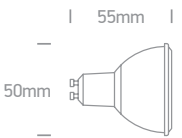

Order Code	Lampholder	Light Colour	CCT (K)	Watts	Lumen (lm)	Beam Angle	Input	Dimmable	
7306DGD/EW	GU10	Extra warm white	2700K	6W	500lm	60°	230V	YES	100