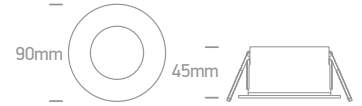

Order Code	Colour	Light Colour	CCT (K)	Watts	Lumen (lm)	Beam Angle	Input	Class				Notes
10112GA/W/V	White	CCT V	3000K-3500K-4000K	12W	1200lm	40°	230V		75mm	60mm	40	Complete with 300mA driver