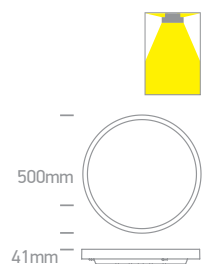

Order Code	Colour	Light Colour	CCT (K)	Watts	Lumen (lm)	Input	Class	Box	Notes
62002CD/B/V	Black	CCT V	2700K-3200K-4000K	38W+4W	3400lm	230V	□	8	Complete with dimmable driver