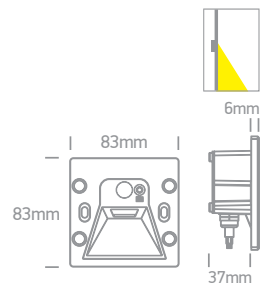

050000B1/W White
050000B1/B Black