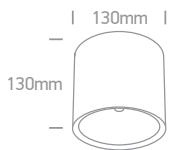

67540D | 35W | COB | Aluminium

new
DARK LIGHT
IP65

90 CRI

cctv

LED BUILT IN

CE 2 YEAR