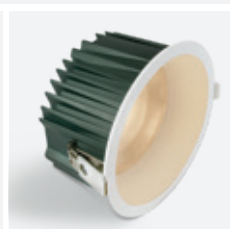

10140G/W/V

10140G | 40W | COB | Aluminium

new
DARK LIGHT
IP65

90 CRI
3 YEAR

LED BUILT IN
CCTV
CE