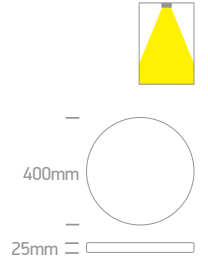

Plafó

62006BD/W/V

62006BD | 32W | SMD | Dimmable | ABS Body

new
IP20

LED BUILT IN
90 CRI

CE

Order Code	Colour	Light Colour	CCT (K)	Watts	Lumen (lm)	Input	Class		Notes
62006BD/W/V	White	CCT V	2700K-3200K-4000K	32W	2880lm	230V		10	Complete with dimmable driver