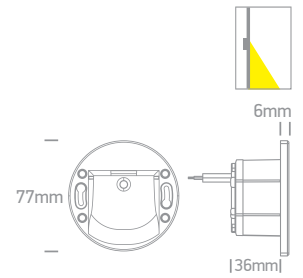

68000E/B/V

68000E | 3W | SMD | European round box | Aluminium

Cover plate must be ordered separately.

new
DARK LIGHT
IP65

80 CRI
2 YEAR

LED BUILT IN
CCT V
CE

68000E/B/V + 050000E2/B

050000E1/W White
050000E1/B Black