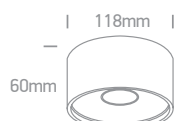

Order Code	Colour	Light Colour	CCT (K)	Watts	Lumen (lm)	Beam Angle	Input	Class		Notes
12112F/B/V	Black	CCT V	3000K-3500K-4000K	12W	960lm	120°	230V		50	Complete with 300mA driver