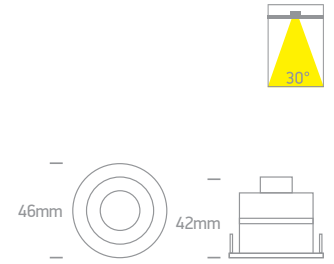

Recessed Spots Fixed LED

10103M/W/V

10103M | 3W | SMD | Aluminium

new
IP65

10103M/B/V

Order Code	Colour	Light Colour	CCT (K)	Watts	Lumen (lm)	Beam Angle	Input	Class					Notes
10103M/W/V	White	CCT V	3000K-3500K-4000K	3W	270lm	30°	350mA				60cm 38mm 55mm	50	Requires 350mA driver
10103M/B/V	Black	CCT V	3000K-3500K-4000K	3W	270lm	30°	350mA				60cm 38mm 55mm	50	Requires 350mA driver