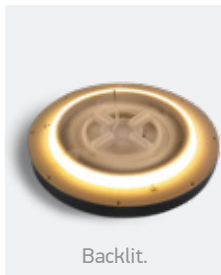

Order Code	Colour	Light Colour	CCT (K)	Watts	Lumen (lm)	Input	Class	Box	Notes
62002BD/B/V	Black	CCT V	2700K-3200K-4000K	30W+3W	2880lm	230V	□	10	Complete with dimmable driver