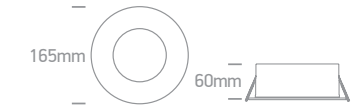

Order Code	Colour	Light Colour	CCT (K)	Watts	Lumen (lm)	Beam Angle	Input	Class				Notes
10135GA/W/V	White	CCT V	3000K-3500K-4000K	35W	3500lm	40°	230V		145mm	90mm	10	Complete with 900mA driver