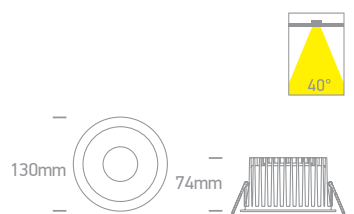

90 CRI
3 YEAR

LED BUILT IN
CCTV
CE

10125G/W/V

10125G | 25W | COB | Aluminium

new
DARK LIGHT
IP65

90 CRI
3 YEAR

LED BUILT IN
CCTV
CE

10135G/W/V