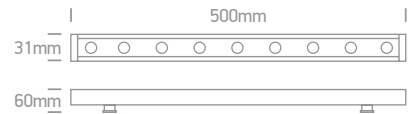

Order Code	Colour	Light Colour	CCT (K)	Watts	Beam Angle	Input	Class	Length	Quantity	Notes
7055A/RGBW	Grey	RGB + Warm white	RGB + 3000K	12W	60°x20°	24V DC	III	100cm	12	Requires 24V DC driver