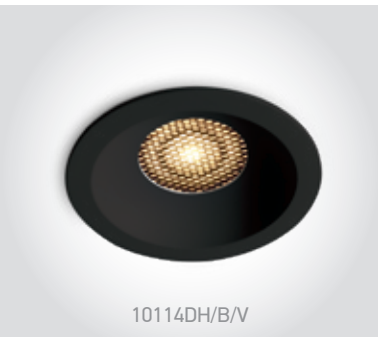

10114DH/B/V

10114DH | 14W | COB | Aluminium

Complete with honeycomb.

new
DARK LIGHT
IP20

90 CRI

5 YEAR

LED BUILT IN

CCT V

CE