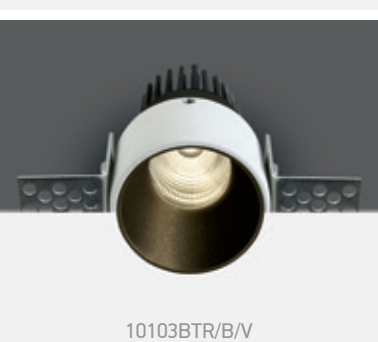

10103BTR/W/V

10103BTR | 3W | COB | Trimless | Aluminium

new
DARK LIGHT
IP20

90 CRI
QUICK FIX
5 YEAR

LED BUILT IN
DIMMABLE
cctv
CE

2-Step reflector.

Suitable for 89004 driver.

Order Code	Colour	Light Colour	CCT (K)	Watts	Lumen (lm)	Beam Angle	Input	Class				Notes
10103BTR/W/V	White	CCT V	3000K-3500K-4000K	3W	240lm	36°	350mA					Requires 350mA driver