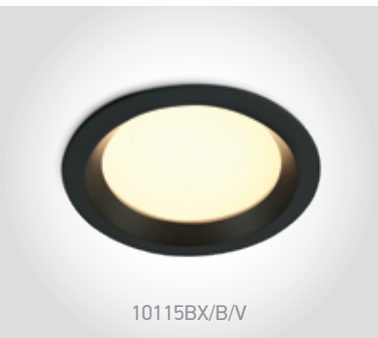

10110BX/B/V

10115BX | 15W | SMD | Aluminium

new

IP54