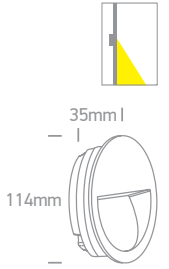

Order Code	Colour	Light Colour	CCT (K)	Watts	Lumen (lm)	Input	Class	Concrete installation	Gypsum installation	Depth	Quantity	Notes
68068/W/V	White	CCT V	2200K-2700K-3000K-4000K	3W	300lm	230V	⊕	110mm	100mm	60mm	24	Complete with 350mA driver