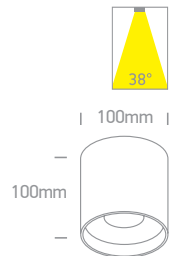

12122C/B/V

12122C | 22W | COB | Aluminium

90 CRI

5 YEAR

new

IP20

Order Code	Colour	Light Colour	CCT (K)	Watts	Lumen (lm)	Beam Angle	Input	Class		Notes
12122C/B/V	Black	CCT V	3000K-3500K-4000K	22W	1760lm	38°	230V		20	Complete with 500mA driver