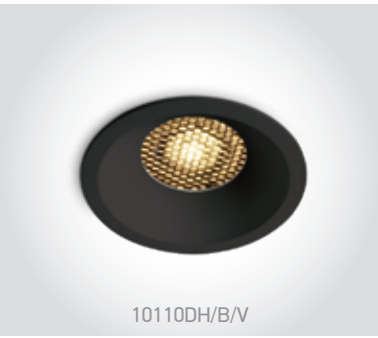

Downlights Fixed

10110DH/B/V

10110DH | 10W | COB | Aluminium

Complete with honeycomb.

new
DARK LIGHT
IP20

90 CRI

5 YEAR

LED BUILT IN

CCT V

CE