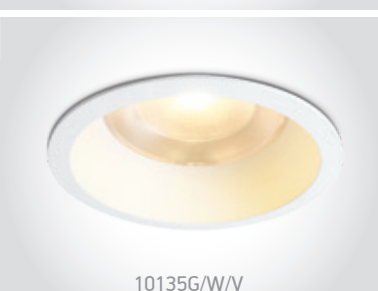

90 CRI
3 YEAR

LED BUILT IN
CCTV
CE

10125G/W/V

10125G | 25W | COB | Aluminium

new
DARK LIGHT
IP65

90 CRI
3 YEAR

LED BUILT IN
CCTV
CE

10135G/W/V