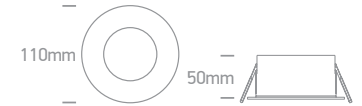

Order Code	Colour	Light Colour	CCT (K)	Watts	Lumen (lm)	Beam Angle	Input	Class				Notes
10118GA/W/V	White	CCT V	3000K-3500K-4000K	18W	1800lm	40°	230V		95mm	65mm	20	Complete with 450mA driver