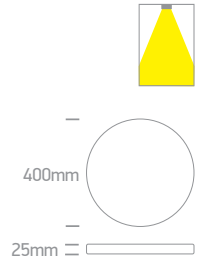

Order Code	Colour	Light Colour	CCT (K)	Watts	Lumen (lm)	Input	Class		Notes
62006BD/B/V	Black	CCT V	2700K-3200K-4000K	32W	2880lm	230V		10	Complete with dimmable driver