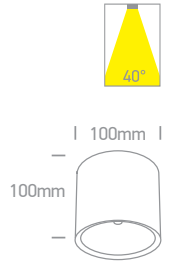

67540C | 25W | COB | Aluminium

new
DARK LIGHT
IP65

90 CRI
CCT V
LED BUILT IN
CE
2 YEAR

Optional Black reflector for 67540C/W/V.
Order code 050406C/B.