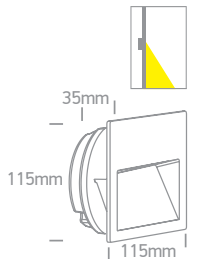

Order Code	Colour	Light Colour	CCT (K)	Watts	Lumen (lm)	Input	Class	Concrete installation	Gypsum installation	Depth	Quantity	Notes
68068A/W/V	White	CCT V	2200K-2700K-3000K-4000K	3W	300lm	230V	⊕	110x110mm	100x100mm	60mm	24	Complete with 350mA driver