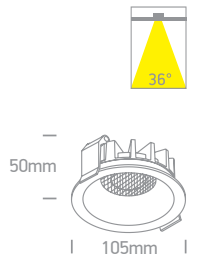

Order Code	Colour	Light Colour	CCT (K)	Watts	Lumen (lm)	Beam Angle	Input	Class	Depth	Width	Quantity	Notes
10114DH/B/V	Black	CCT V	3000K-3500K-4000K	14W	1120lm	36°	230V	□	95mm	60mm	30	Complete with 350mA driver