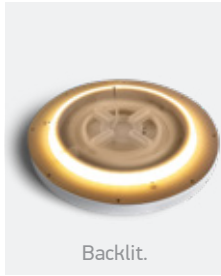

Order Code	Colour	Light Colour	CCT (K)	Watts	Lumen (lm)	Input	Class	Box	Notes
62002BD/W/V	White	CCT V	2700K-3200K-4000K	30W+3W	2880lm	230V	□	10	Complete with dimmable driver