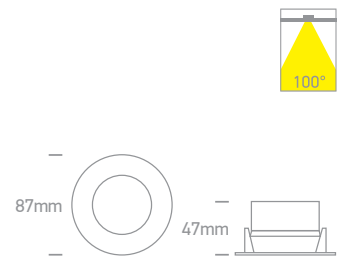

Order Code	Colour	Light Colour	CCT (K)	Watts	Lumen (lm)	Beam Angle	Input	Class				Notes
10106P/W/V	White	CCT V	2700K-3000K-4000K	6W	600lm	100°	230V					Complete with dimmable driver