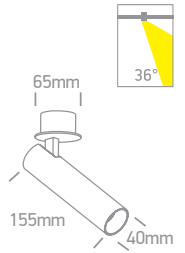

Order Code	Colour	Reflector	Light Colour	CCT (K)	Watts	Lumen (lm)	Beam Angle	Input	Class					Notes
11112RA/W/V	White	Black/White	CCT V	3000K-3500K-4000K	12W	1020lm	36°	700mA		40cm	55mm	50mm	20	Requires 700mA driver