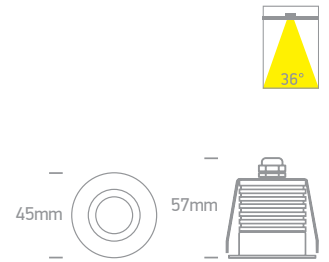

Order Code	Colour	Light Colour	CCT (K)	Watts	Lumen (lm)	Beam Angle	Input	Class				Notes
10107MD/W/V	White	CCT V	3000K-3500K-4000K	6,5W	650lm	36°	230V					Complete with 150mA driver
10107MD/B/V	Black	CCT V	3000K-3500K-4000K	6,5W	650lm	36°	230V					Complete with 150mA driver