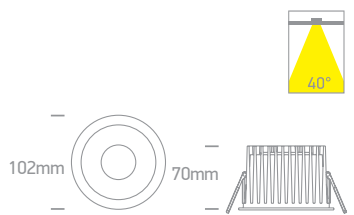

10125G | 25W | COB | Aluminium

new
DARK LIGHT
IP65

90 CRI
3 YEAR

LED BUILT IN
CCTV
CE