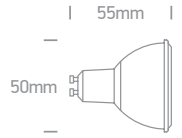

Order Code	Lampholder	Light Colour	CCT (K)	Watts	Lumen (lm)	Beam Angle	Input	Dimmable	
7306DG/W	GU10	Warm white	3000K	6W	500lm	60°	230V	NO	100