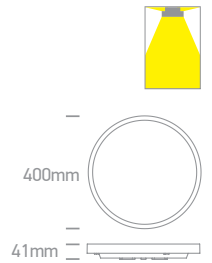

Order Code	Colour	Light Colour	CCT (K)	Watts	Lumen (lm)	Input	Class	Box	Notes
62002BD/B/V	Black	CCT V	2700K-3200K-4000K	30W+3W	2880lm	230V	□	10	Complete with dimmable driver