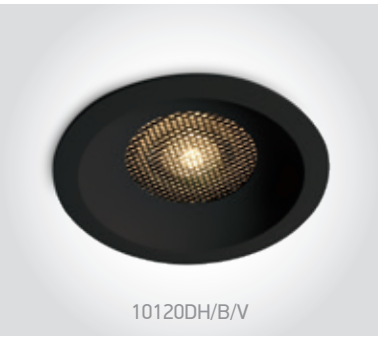

10120DH/B/V

10120DH | 20W | COB | Aluminium

Complete with honeycomb.

new
DARK LIGHT
IP20

90 CRI

5 YEAR

LED BUILT IN

CCT V

CE