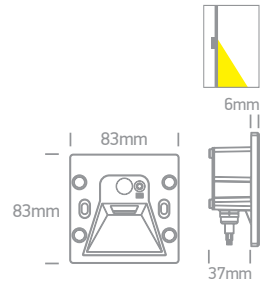

Wall Recessed & Inground

68000B/W/V

68000B | 3W | SMD | British standard box | Aluminium

Cover plate must be ordered separately.

68000B/W/V + 050000B3/B

050000B1/W White
050000B1/B Black

050000B2/W White
050000B2/B Black