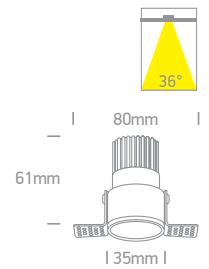

Order Code	Colour	Light Colour	CCT (K)	Watts	Lumen (lm)	Beam Angle	Input	Class				Notes
10103BTR/W/V	White	CCT V	3000K-3500K-4000K	3W	240lm	36°	350mA					Requires 350mA driver