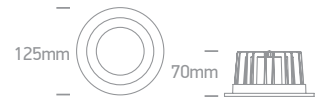

Order Code	Colour	Light Colour	CCT (K)	Watts	Lumen (lm)	Beam Angle	Input	Class				Notes
10110CA/B/V	Black	CCT V	3000K-4000K-5000K	10W	850lm	60°	230V		100mm	100mm	50	Complete with 250mA driver