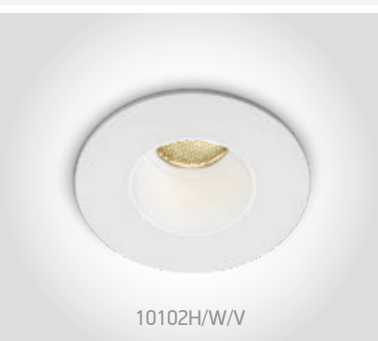

Recessed Spots Fixed LED

10103M/W/V

10103M | 3W | SMD | Aluminium

new
IP65

10103M/B/V

Order Code	Colour	Light Colour	CCT (K)	Watts	Lumen (lm)	Beam Angle	Input	Class					Notes
10103M/W/V	White	CCT V	3000K-3500K-4000K	3W	270lm	30°	350mA				60cm 38mm 55mm	50	Requires 350mA driver
10103M/B/V	Black	CCT V	3000K-3500K-4000K	3W	270lm	30°	350mA				60cm 38mm 55mm	50	Requires 350mA driver