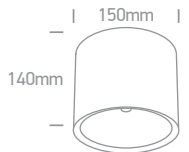

67540E/B/V

67540E | 40W | COB | Aluminium

new
DARK LIGHT
IP65

90 CRI

cctv

LED BUILT IN

CE 2 YEAR