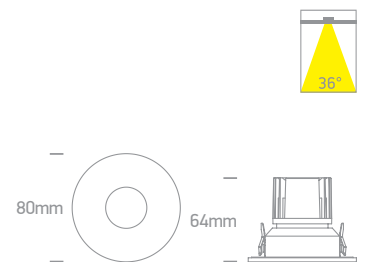

Order Code	Colour	Light Colour	CCT (K)	Watts	Lumen (lm)	Beam Angle	Input	Class					Notes
10107DB/W/V	White	CCT V	3000K-3500K-4000K	6,5W	500lm	36°	700mA				40cm 60mm 80mm	50	Requires 700mA driver