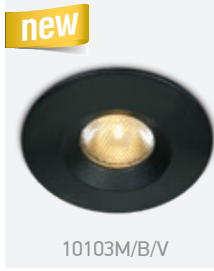

10103M/B/V