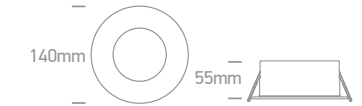

Order Code	Colour	Light Colour	CCT (K)	Watts	Lumen (lm)	Beam Angle	Input	Class				Notes
10125GA/W/V	White	CCT V	3000K-3500K-4000K	25W	2500lm	40°	230V		120mm	80mm	10	Complete with 600mA driver