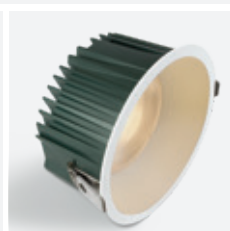

Order Code	Colour	Light Colour	CCT (K)	Watts	Lumen (lm)	Beam Angle	Input	Class				Notes
10112G/W/V	White	CCT V	3000K-3500K-4000K	12W	1200lm	40°	230V		74mm	80mm	40	Complete with 300mA driver
10112G/B/V	Black	CCT V	3000K-3500K-4000K	12W	1200lm	40°	230V		74mm	80mm	40	Complete with 300mA driver
10118G/W/V	White	CCT V	3000K-3500K-4000K	18W	1800lm	40°	230V		93mm	90mm	20	Complete with 450mA driver
10118G/B/V	Black	CCT V	3000K-3500K-4000K	18W	1800lm	40°	230V		93mm	90mm	20	Complete with 450mA driver
10125G/W/V	White	CCT V	3000K-3500K-4000K	25W	2500lm	40°	230V		118mm	100mm	10	Complete with 600mA driver
10125G/B/V	Black	CCT V	3000K-3500K-4000K	25W	2500lm	40°	230V		118mm	100mm	10	Complete with 600mA driver
10135G/W/V	White	CCT V	3000K-3500K-4000K	35W	3500lm	40°	230V		145mm	120mm	10	Complete with 900mA driver
10135G/B/V	Black	CCT V	3000K-3500K-4000K	35W	3500lm	40°	230V		145mm	120mm	10	Complete with 900mA driver
10140G/W/V	White	CCT V	3000K-3500K-4000K	40W	4000lm	40°	230V		165mm	130mm	10	Complete with 1050mA driver
10140G/B/V	Black	CCT V	3000K-3500K-4000K	40W	4000lm	40°	230V		165mm	130mm	10	Complete with 1050mA driver