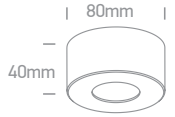

Wall & Ceiling LED

12107VA/W/W

12107VA | 7W | LED | Dimmable | Aluminium

LED BUILT IN
90 CRI

3 YEAR

new
IP20

Order Code	Colour	Light Colour	CCT (K)	Watts	Lumen (lm)	Beam Angle	Input	Class		Notes
12107VA/W/W	White	Warm white	3000K	7W	500lm	40°	230V		20	AC LED