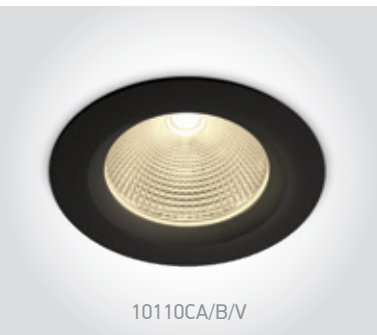

10110CA/B/V

10110CA | 10W | COB | Aluminium

LED BUILT IN
 90 CRI
 CCT V
 CE
 3 YEAR

new
IP20

Order Code	Colour	Light Colour	CCT (K)	Watts	Lumen (lm)	Beam Angle	Input	Class				Notes
10110CA/B/V	Black	CCT V	3000K-4000K-5000K	10W	850lm	60°	230V		100mm	100mm	50	Complete with 250mA driver