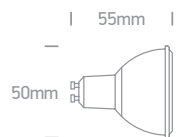

89416 | 3W | LED | Emergency 3Hrs Maintained | PC

Ceiling/Wall/Recessed mounted | Self-test.

new
IP20

Order Code	Colour	Light Colour	CCT (K)	Watts	Lumen (lm)	Input	Class	Battery Type	Battery Duration	Light Size	Depth	Box Qty	Notes
89416	White	Daylight	6500K	3W	200lm	230V	□	Li-FePO4 3,2V 2,0Ah	3Hrs	380x70mm	90mm	4	Supplied with battery

Lamps

7201G | 3W | SMD LED | MR11 | GU10

new

Order Code	Lampholder	Light Colour	CCT (K)	Watts	Lumen (lm)	Beam Angle	Input	Dimmable	Box Qty	Notes
7201G/W	GU10	Warm white	3000K	3W	240lm	36°	230V	NO	100	-

7306CGA | 6W | COB LED | MR16 | GU10 | 24V DC

Low voltage.

new

Order Code	Lampholder	Light Colour	CCT (K)	Watts	Lumen (lm)	Beam Angle	Input	Dimmable	Box Qty
7306CGA/W	GU10	Warm white	3000K	6W	600lm	60°	24V DC	NO	100

7307G | 7W | COB LED | MR16 | GU10 | Dimmable

Full spectrum CRI97.

new

Order Code	Lampholder	Light Colour	CCT (K)	Watts	Lumen (lm)	Beam Angle	Input	Dimmable	Box Qty
7307G/W/10	GU10	Warm white	3000K	7W	440lm	10°	230V	YES	100