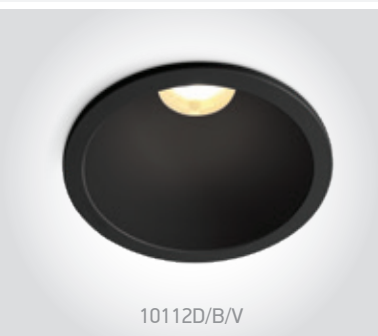

10105R2 | 10W | MR16 | GU10 | Aluminium

new
DARK LIGHT
IP65

Order Code	Colour	Watts	Input	Class					Notes
10105R2/B	Black	10W	100-240V		15cm	82mm	130mm	50	Clear glass

10107D/B/V

10107D | 7W | COB | Aluminium

new
DARK LIGHT
IP20

Order Code	Colour	Light Colour	CCT (K)	Watts	Lumen (lm)	Beam Angle	Input	Class				Notes
10107D/B/V	Black	CCT V	3000K-4000K-5000K	7W	630lm	50°	230V		65mm	95mm	50	Complete with 160mA driver