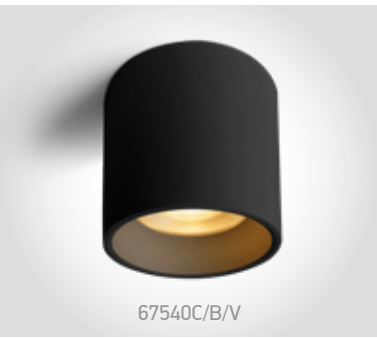

67540B/B/W

67540C | 25W | COB | Aluminium

new
DARK LIGHT
IP65

90 CRI

cctv

LED BUILT IN

CE 2 YEAR