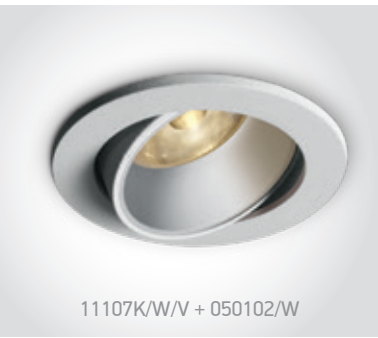

Recessed Spots Adjustable LED

11107K | 6,5W | COB | Aluminium

Ring must be ordered separately.