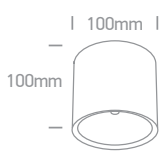

67540C | 25W | COB | Aluminium

new
DARK LIGHT
IP65

90 CRI

cctv

LED BUILT IN

CE 2 YEAR