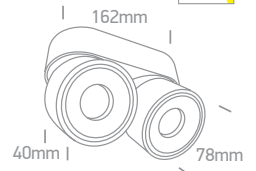

Order Code	Colour	Watts	Input	Class	Box	Notes
12105Y/W/W	White	10W	100-240V	⊕	20	-

Wall & Ceiling LED

12208LA/W/V

12208LA | 2x8W | COB | Aluminium

90 CRI CCT V CE 5 YEAR

new
IP20

Order Code	Colour	Light Colour	CCT (K)	Watts	Lumen (lm)	Beam Angle	Input	Class	Box	Notes
12208LA/W/V	White	CCT V	3000K-3500K-4000K	2x8W	2x600lm	25°	230V	⊕	18	Complete with 2x350mA drivers