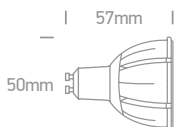

new

Order Code	Lampholder	Light Colour	CCT (K)	Watts	Lumen (lm)	Beam Angle	Input	Dimmable	Box Qty
7307G/W/10	GU10	Warm white	3000K	7W	440lm	10°	230V	YES	100