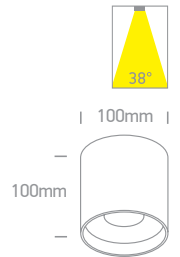

12122C/W/V

12122C | 22W | COB | Aluminium

90 CRI

5 YEAR

new

IP20

Order Code	Colour	Light Colour	CCT (K)	Watts	Lumen (lm)	Beam Angle	Input	Class		Notes
12122C/W/V	White	CCT V	3000K-3500K-4000K	22W	1760lm	38°	230V		20	Complete with 500mA driver