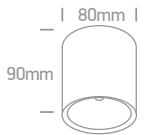

67540A/B/W

67540A | 12W | COB | Aluminium

new
DARK LIGHT
IP65

90 CRI

LED BUILT IN

CE 2 YEAR

67540B/B/W

67540B | 18W | COB | Aluminium