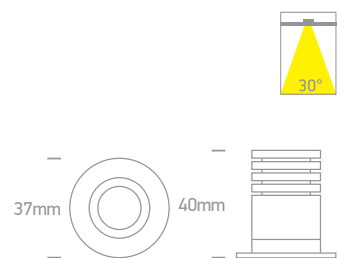

Order Code	Colour	Light Colour	CCT (K)	Watts	Lumen (lm)	Beam Angle	Input	Class				Notes
10102H/B/V	Black	CCT V	3000K-3500K-4000K	2W	160lm	30°	230V			30mm 50mm	50	Complete with 350mA driver