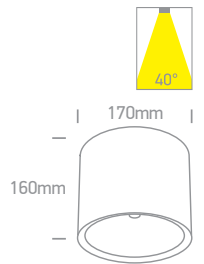

Optional Black reflector for 67540E/W/V.
Order code 050406E/B.

Order Code	Colour	Light Colour	CCT (K)	Watts	Lumen (lm)	Beam Angle	Input	Class		Notes
67540A/W/W	White	Warm white	3000K	12W	1200lm	40°	230V		40	Complete with 300mA driver
67540B/W/W	White	Warm white	3000K	18W	1800lm	40°	230V		20	Complete with 450mA driver
67540C/W/V	White	CCT V	3000K-3500K-4000K	25W	2500lm	40°	230V		10	Complete with 600mA driver
67540D/W/V	White	CCT V	3000K-3500K-4000K	35W	3500lm	40°	230V		10	Complete with 900mA driver
67540E/W/V	White	CCT V	3000K-3500K-4000K	40W	4000lm	40°	230V		10	Complete with 1000mA driver