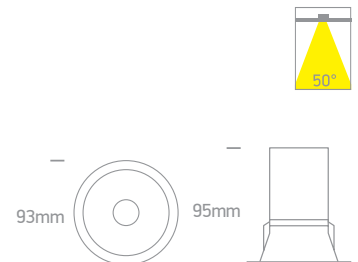

Order Code	Colour	Light Colour	CCT (K)	Watts	Lumen (lm)	Beam Angle	Input	Class				Notes
10115D/B/V	Black	CCT V	3000K-4000K-5000K	15W	1350lm	50°	230V		83mm	110mm	30	Complete with 350mA driver