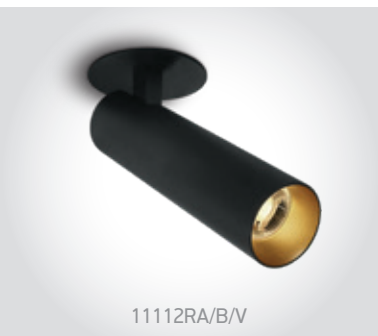

11112RA/B/V

11112RA | 12W | COB | Aluminium