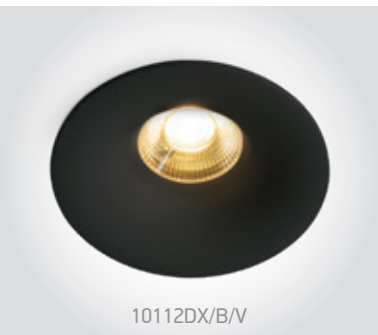

Recessed Spots Fixed LED

10107DX/B/V

10107DX | 7W | COB | Aluminium

LED BUILT IN
 90 CRI
 CCTV
 CE
 5 YEAR
 DARK LIGHT
 IP20

Order Code	Colour	Light Colour	CCT (K)	Watts	Lumen (lm)	Beam Angle	Input	Class				Notes
10107DX/B/V	Black	CCT V	3000K-3500K-4000K	7W	560lm	36°	230V		54mm	60mm	50	Complete with 160mA driver