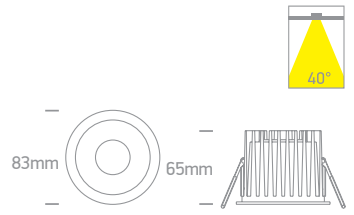

10118G | 18W | COB | Aluminium

new
DARK LIGHT
IP65

90 CRI
3 YEAR

LED BUILT IN
CCTV
CE