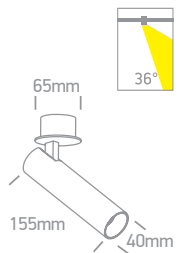

Order Code	Colour	Reflector	Light Colour	CCT (K)	Watts	Lumen (lm)	Beam Angle	Input	Class					Notes
11112RA/B/V	Black	Black/Brass	CCT V	3000K-3500K-4000K	12W	1020lm	36°	700mA		40cm	55mm	50mm	20	Requires 700mA driver