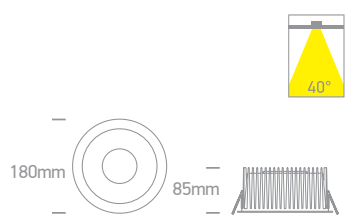

Order Code	Colour	Light Colour	CCT (K)	Watts	Lumen (lm)	Beam Angle	Input	Class				Notes
10112G/W/V	White	CCT V	3000K-3500K-4000K	12W	1200lm	40°	230V		74mm	80mm	40	Complete with 300mA driver
10112G/B/V	Black	CCT V	3000K-3500K-4000K	12W	1200lm	40°	230V		74mm	80mm	40	Complete with 300mA driver
10118G/W/V	White	CCT V	3000K-3500K-4000K	18W	1800lm	40°	230V		93mm	90mm	20	Complete with 450mA driver
10118G/B/V	Black	CCT V	3000K-3500K-4000K	18W	1800lm	40°	230V		93mm	90mm	20	Complete with 450mA driver
10125G/W/V	White	CCT V	3000K-3500K-4000K	25W	2500lm	40°	230V		118mm	100mm	10	Complete with 600mA driver
10125G/B/V	Black	CCT V	3000K-3500K-4000K	25W	2500lm	40°	230V		118mm	100mm	10	Complete with 600mA driver
10135G/W/V	White	CCT V	3000K-3500K-4000K	35W	3500lm	40°	230V		145mm	120mm	10	Complete with 900mA driver
10135G/B/V	Black	CCT V	3000K-3500K-4000K	35W	3500lm	40°	230V		145mm	120mm	10	Complete with 900mA driver
10140G/W/V	White	CCT V	3000K-3500K-4000K	40W	4000lm	40°	230V		165mm	130mm	10	Complete with 1050mA driver
10140G/B/V	Black	CCT V	3000K-3500K-4000K	40W	4000lm	40°	230V		165mm	130mm	10	Complete with 1050mA driver