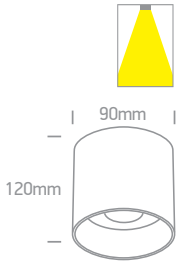

Order Code	Colour	Reflector	Watts	Input	Class		Notes
12105D1/W	White	White	10W	100-240V		36	-