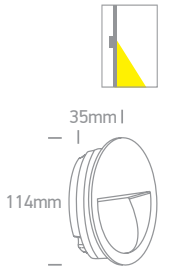

Order Code	Colour	Light Colour	CCT (K)	Watts	Lumen (lm)	Input	Class	Concrete installation	Gypsum installation	Depth	Quantity	Notes
68068/AN/V	Anthracite	CCT V	2200K-2700K-3000K-4000K	3W	300lm	230V	⊕	110mm	100mm	60mm	24	Complete with 350mA driver