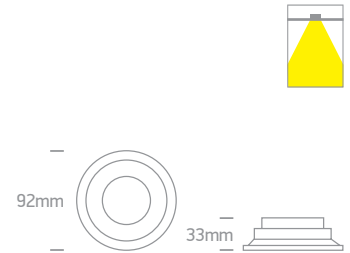

Order Code	Colour	Watts	Input	Class					Notes
10105R2/B	Black	10W	100-240V		15cm	82mm	130mm	50	Clear glass