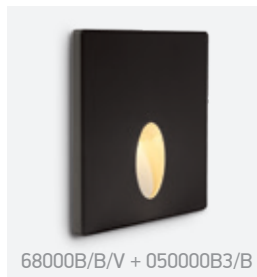

Wall Recessed & Inground

68000B | 3W | SMD | British standard box | Aluminium

Cover plate must be ordered separately.

Order Code	Colour	Light Colour	CCT (K)	Watts	Lumen (lm)	Input	Class			Notes
68000B/W/V	White	CCT V	2500K-2800K-3000K-3500K-4000K	3W	180lm	230V		20cm	20	Complete with 230mA driver

68000B | 3W | SMD | British standard box | Aluminium

Cover plate must be ordered separately.

Order Code	Colour	Light Colour	CCT (K)	Watts	Lumen (lm)	Input	Class			Notes
68000B/B/V	Black	CCT V	2500K-2800K-3000K-3500K-4000K	3W	180lm	230V		20cm	20	Complete with 230mA driver