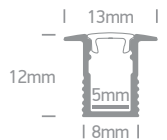

FOR LED STRIPS
IP20
10W/m