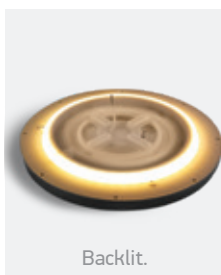

Order Code	Colour	Light Colour	CCT (K)	Watts	Lumen (lm)	Input	Class	Box	Notes
62002CD/B/V	Black	CCT V	2700K-3200K-4000K	38W+4W	3400lm	230V	□	8	Complete with dimmable driver