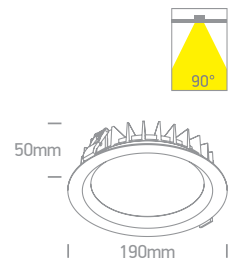

10130BX/B/V

10130BX | 30W | SMD | Aluminium

new

IP65