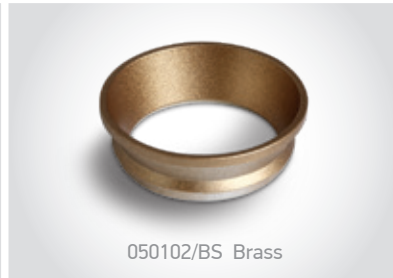

Recessed Spots Adjustable LED

11107K/W/V + 050102/W

11107K | 6,5W | COB | Aluminium

Ring must be ordered separately.

050102/W White

050102/B Black

050102/BS Brass

050102/CU Copper