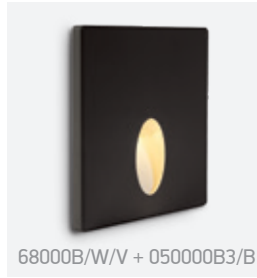

Wall Recessed & Inground

68000B/W/V

68000B | 3W | SMD | British standard box | Aluminium

Cover plate must be ordered separately.

68000B/W/V + 050000B3/B

050000B1/W White
050000B1/B Black

050000B2/W White
050000B2/B Black