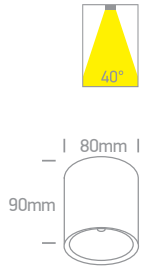

Wall & Ceiling LED

67540A | 12W | COB | Aluminium

new
DARK LIGHT
IP65

90 CRI
LED BUILT IN
CE
2 YEAR

Optional Black reflector for 67540A/W/W.
Order code 050406A/B.

67540B | 18W | COB | Aluminium

new
DARK LIGHT
IP65