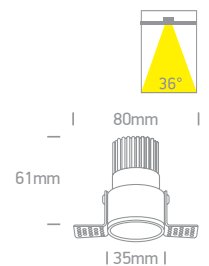

Order Code	Colour	Light Colour	CCT (K)	Watts	Lumen (lm)	Beam Angle	Input	Class				Notes
10103BTR/B/V	Black	CCT V	3000K-3500K-4000K	3W	240lm	36°	350mA					Requires 350mA driver