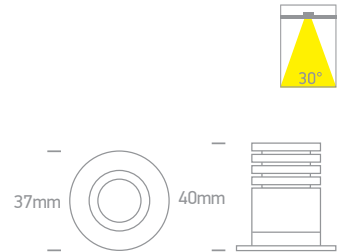

Order Code	Colour	Light Colour	CCT (K)	Watts	Lumen (lm)	Beam Angle	Input	Class				Notes
10102H/W/V	White	CCT V	3000K-3500K-4000K	2W	160lm	30°	230V			30mm 50mm	50	Complete with 350mA driver