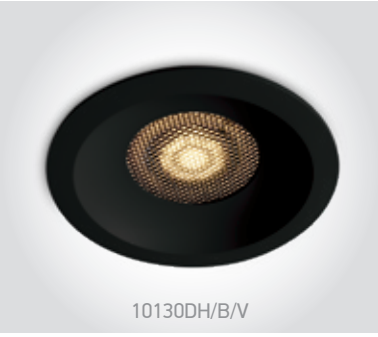

10130DH/B/V

10130DH | 30W | COB | Aluminium

Complete with honeycomb.

new
DARK LIGHT
IP20

90 CRI

5 YEAR

LED BUILT IN

CCT V

CE