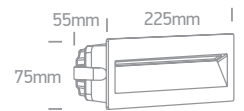

Order Code	Colour	Light Colour	CCT (K)	Watts	Lumen (lm)	Input	Class	Concrete installation	Gypsum installation	Height	Length	Notes
68068C/G/V	Grey	CCT V	2200K-2700K-3000K-4000K	6W	550lm	230V	⊕	220x70mm	210x60mm	80mm	12	Complete with 350mA driver