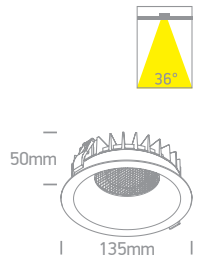

Order Code	Colour	Light Colour	CCT (K)	Watts	Lumen (lm)	Beam Angle	Input	Class	Depth	Width	Quantity	Notes
10120DH/B/V	Black	CCT V	3000K-3500K-4000K	20W	1600lm	36°	230V	□	120mm	60mm	20	Complete with 500mA driver