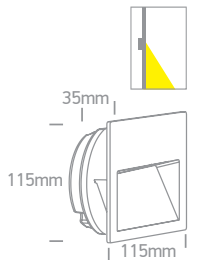

Order Code	Colour	Light Colour	CCT (K)	Watts	Lumen (lm)	Input	Class	Concrete installation	Gypsum installation	Depth	Quantity	Notes
68068A/B/V	Black	CCT V	2200K-2700K-3000K-4000K	3W	300lm	230V	⊕	110x110mm	100x100mm	60mm	24	Complete with 350mA driver