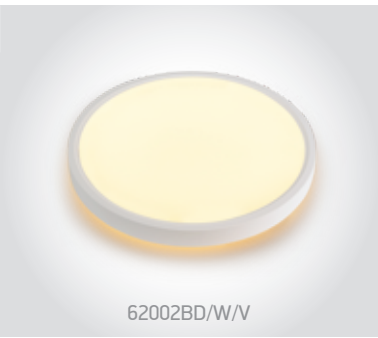

62006CD/B/V

62006CD | 40W | SMD | Dimmable | ABS Body

new
IP20

LED BUILT IN
90 CRI

CE

Order Code	Colour	Light Colour	CCT (K)	Watts	Lumen (lm)	Input	Class		Notes
62006CD/B/V	Black	CCT V	2700K-3200K-4000K	40W	3600lm	230V		8	Complete with dimmable driver