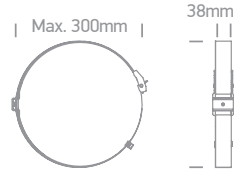

Garden & Underwater

7012/B

new

7012 | Tree mounting strap for spots | Max. 2KG load

Industrial & Floodlights

7055A/RGBW

new
IP66

7055A/RGBW | 12W | LED | RGB + W | Aluminium