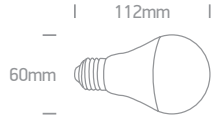

Order Code	Lampholder	Light Colour	CCT (K)	Watts	Lumen (lm)	Input	Dimmable	
9G10B/C/E	E27	Cool white	4000K	10W	900lm	230V	NO	100
9G10B/W/E	E27	Warm white	3000K	10W	900lm	230V	NO	100
9G10B/EW/E	E27	Extra warm white	2700K	10W	900lm	230V	NO	100