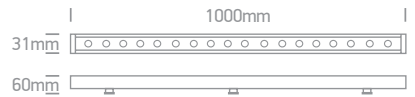

Order Code	Colour	Light Colour	CCT (K)	Watts	Beam Angle	Input	Class	Length	Quantity	Notes
7055B/RGBW	Grey	RGB + Warm white	RGB + 3000K	24W	60°x20°	24V DC	III	100cm	12	Requires 24V DC driver