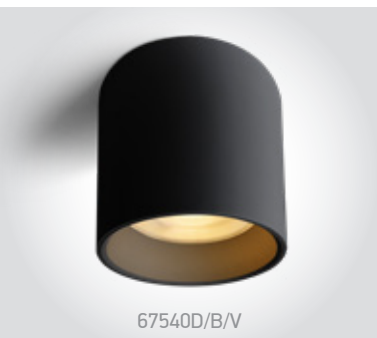

67540C/B/V

67540D | 35W | COB | Aluminium

new
DARK LIGHT
IP65

90 CRI

cctv

LED BUILT IN

CE 2 YEAR