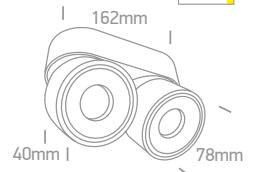

Order Code	Colour	Light Colour	CCT (K)	Watts	Lumen (lm)	Beam Angle	Input	Class	Box	Notes
12208LA/B/V	Black	CCT V	3000K-3500K-4000K	2x8W	2x600lm	25°	230V	⊕	18	Complete with 2x350mA drivers