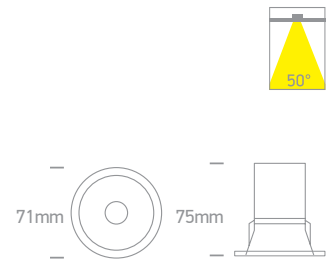

new
DARK LIGHT
IP20

Order Code	Colour	Light Colour	CCT (K)	Watts	Lumen (lm)	Beam Angle	Input	Class				Notes
10107D/B/V	Black	CCT V	3000K-4000K-5000K	7W	630lm	50°	230V		65mm	95mm	50	Complete with 160mA driver