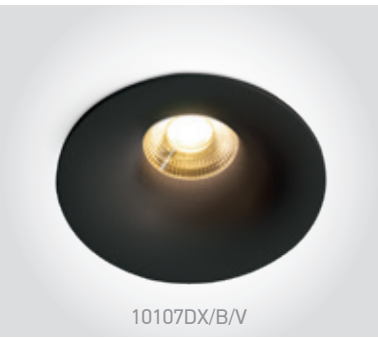

Recessed Spots Fixed LED

10107DX/B/V

10107DX | 7W | COB | Aluminium

LED BUILT IN
90 CRI
CCTV
CE
5 YEAR
DARK LIGHT
IP20