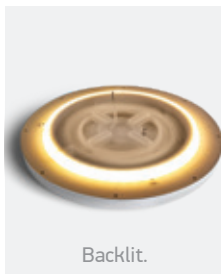

Order Code	Colour	Light Colour	CCT (K)	Watts	Lumen (lm)	Input	Class	Box	Notes
62002CD/W/V	White	CCT V	2700K-3200K-4000K	38W+4W	3400lm	230V	□	8	Complete with dimmable driver