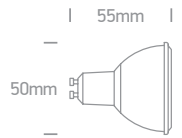

Order Code	Lampholder	Light Colour	CCT (K)	Watts	Lumen (lm)	Beam Angle	Input	Dimmable	
7306DG/EW	GU10	Extra warm white	2700K	6W	500lm	60°	230V	NO	100