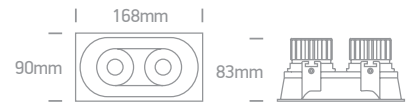

Order Code	Colour	Light Colour	CCT (K)	Watts	Lumen (lm)	Beam Angle	Input	Class					Notes
11207WD/W/V	White	CCT V	3000K-3500K-4000K	2x6,5W	2x600lm	36°	700mA		40cm	160x83mm	100mm	16	Requires 2x700mA drivers