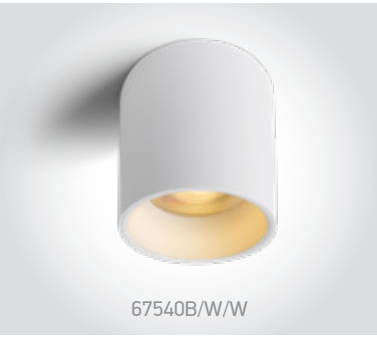

Wall & Ceiling LED

67540A | 12W | COB | Aluminium

new
DARK LIGHT
IP65

90 CRI
LED BUILT IN
CE
2 YEAR

Optional Black reflector for 67540A/W/W.
Order code 050406A/B.

67540B | 18W | COB | Aluminium

new
DARK LIGHT
IP65