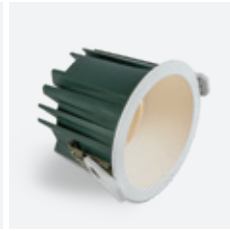

10118G | 18W | COB | Aluminium

new
DARK LIGHT
IP65

90 CRI
3 YEAR

LED BUILT IN
CCTV
CE