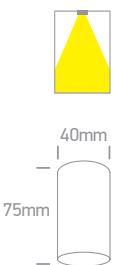

Order Code	Colour	Watts	Input	Class		Notes
12103G/B	Black	5W	100-240V		100	-