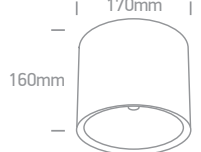

Order Code	Colour	Light Colour	CCT (K)	Watts	Lumen (lm)	Beam Angle	Input	Class		Notes
67540A/B/W	Black	Warm white	3000K	12W	1200lm	40°	230V		40	Complete with 300mA driver
67540B/B/W	Black	Warm white	3000K	18W	1800lm	40°	230V		20	Complete with 450mA driver
67540C/B/V	Black	CCT V	3000K-3500K-4000K	25W	2500lm	40°	230V		10	Complete with 600mA driver
67540D/B/V	Black	CCT V	3000K-3500K-4000K	35W	3500lm	40°	230V		10	Complete with 900mA driver
67540E/B/V	Black	CCT V	3000K-3500K-4000K	40W	4000lm	40°	230V		10	Complete with 1000mA driver