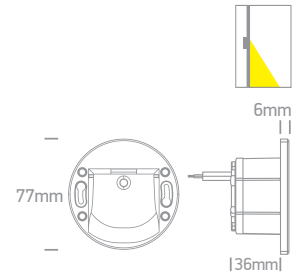

68000E/W/V

68000E | 3W | SMD | European round box | Aluminium

Cover plate must be ordered separately.

new
DARK LIGHT
IP65

80 CRI
2 YEAR

LED BUILT IN
CCT V
CE

68000E/W/V + 050000E2/B

050000E1/W White
050000E1/B Black