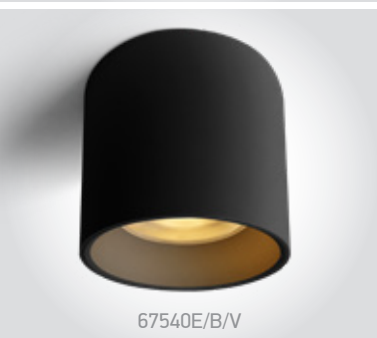

67540D/B/V

67540E/B/V

67540E | 40W | COB | Aluminium

new
DARK LIGHT
IP65

90 CRI

cctv

LED BUILT IN

CE 2 YEAR

Order Code	Colour	Light Colour	CCT (K)	Watts	Lumen (lm)	Beam Angle	Input	Class		Notes
67540A/B/W	Black	Warm white	3000K	12W	1200lm	40°	230V		40	Complete with 300mA driver
67540B/B/W	Black	Warm white	3000K	18W	1800lm	40°	230V		20	Complete with 450mA driver
67540C/B/V	Black	CCT V	3000K-3500K-4000K	25W	2500lm	40°	230V		10	Complete with 600mA driver
67540D/B/V	Black	CCT V	3000K-3500K-4000K	35W	3500lm	40°	230V		10	Complete with 900mA driver
67540E/B/V	Black	CCT V	3000K-3500K-4000K	40W	4000lm	40°	230V		10	Complete with 1000mA driver