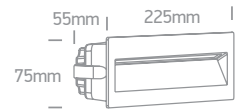

Order Code	Colour	Light Colour	CCT (K)	Watts	Lumen (lm)	Input	Class	Concrete installation	Gypsum installation	Height	Length	Notes
68068C/B/V	Black	CCT V	2200K-2700K-3000K-4000K	6W	550lm	230V	⊕	220x70mm	210x60mm	80mm	12	Complete with 350mA driver