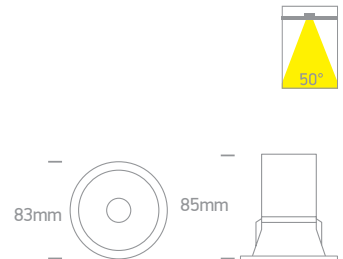

Order Code	Colour	Light Colour	CCT (K)	Watts	Lumen (lm)	Beam Angle	Input	Class				Notes
10112D/B/V	Black	CCT V	3000K-4000K-5000K	12W	1080lm	50°	230V		72mm	100mm	50	Complete with 300mA driver