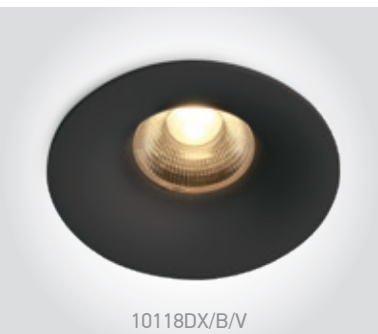

10118DX/B/V

10118DX | 18W | COB | Aluminium

LED BUILT IN
90 CRI
CCTV
CE
5 YEAR
DARK LIGHT
IP20