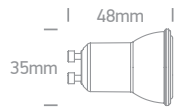

Lamps

7201G | 3W | SMD LED | MR11 | GU10

new

Order Code	Lampholder	Light Colour	CCT (K)	Watts	Lumen (lm)	Beam Angle	Input	Dimmable	Box Qty	Notes
7201G/W	GU10	Warm white	3000K	3W	240lm	36°	230V	NO	100	-

7306CGA | 6W | COB LED | MR16 | GU10 | 24V DC