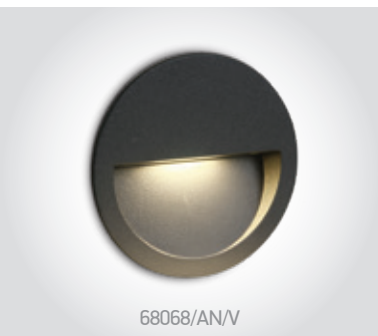

Wall Recessed & Inground

68068/W/V

68068 | 3W | SMD | Aluminium

Supplied with box for concrete installation.

Order Code	Colour	Light Colour	CCT (K)	Watts	Lumen (lm)	Input	Class	Concrete installation	Gypsum installation	Depth	Quantity	Notes
68068/W/V	White	CCT V	2200K-2700K-3000K-4000K	3W	300lm	230V	⊕	110mm	100mm	60mm	24	Complete with 350mA driver