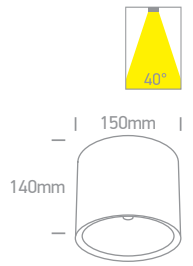

67540E | 40W | COB | Aluminium

new
DARK LIGHT
IP65

90 CRI
CCT V
LED BUILT IN
CE
2 YEAR

Optional Black reflector for 67540E/W/V.
Order code 050406E/B.