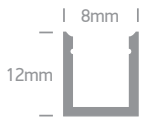

7901R/W

new

7901R/W | 2m Recessed profile + PC opal diffuser | Aluminium