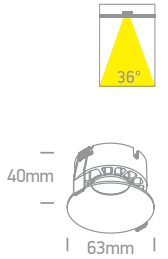

Order Code	Colour	Light Colour	CCT (K)	Watts	Lumen (lm)	Beam Angle	Input	Class				Notes
10107DX/B/V	Black	CCT V	3000K-3500K-4000K	7W	560lm	36°	230V		54mm	60mm	50	Complete with 160mA driver