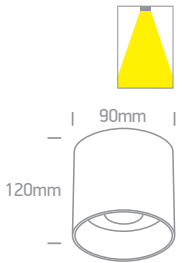

Order Code	Colour	Reflector	Watts	Input	Class		Notes
12105D1/B	Black	Black	10W	100-240V		36	-