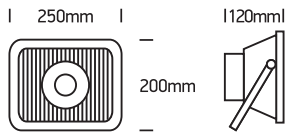

INSTALLATION MANUAL

7034A, 7034B, 7034B, 7034D

ecofloodlight

100-240V | 30W / 50W / 70W / 2x50W | IP65 | Die cast | Adjustable

75
CRI

Complete with driver.

one
LIGHT

7034A

7034B

7034C

7034D

Warnings:

1. Make sure that the product is installed properly before connecting to electricity.
2. Do not cover the fitting.
3. Maintenance and installation should only be carried out by a professional electrician.