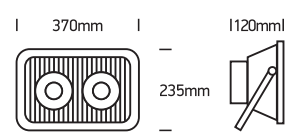

INSTALLATION MANUAL

7034A, 7034B, 7034B, 7034D

ecofloodlight

100-240V | 30W / 50W / 70W / 2x50W | IP65 | Die cast | Adjustable

75
CRI

Complete with driver.

one
LIGHT

7034A

7034B

7034C

7034D

Warnings:

1. Make sure that the product is installed properly before connecting to electricity.
2. Do not cover the fitting.
3. Maintenance and installation should only be carried out by a professional electrician.