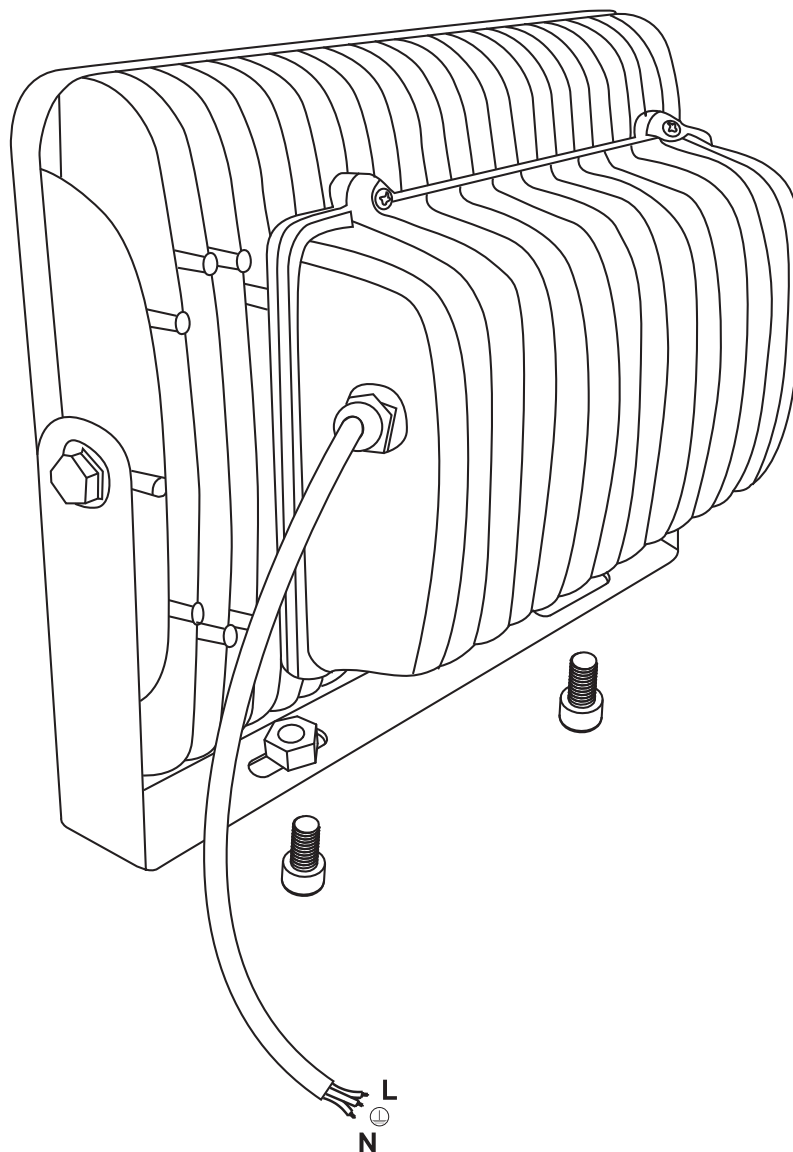

INSTALLATION MANUAL

7034A, 7034B, 7034B, 7034D

ecofloodlight

100-240V | 30W / 50W / 70W / 2x50W | IP65 | Die cast | Adjustable

75
CRI

Complete with driver.

one
LIGHT

7034A

7034B

7034C

7034D

Warnings:

1. Make sure that the product is installed properly before connecting to electricity.
2. Do not cover the fitting.
3. Maintenance and installation should only be carried out by a professional electrician.