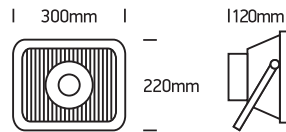

INSTALLATION MANUAL

7034A, 7034B, 7034B, 7034D

ecofloodlight

100-240V | 30W / 50W / 70W / 2x50W | IP65 | Die cast | Adjustable

75
CRI

Complete with driver.

one
LIGHT

7034A

7034B

7034C

7034D

Warnings:

1. Make sure that the product is installed properly before connecting to electricity.
2. Do not cover the fitting.
3. Maintenance and installation should only be carried out by a professional electrician.