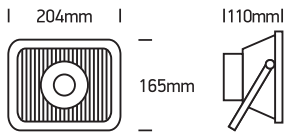

INSTALLATION MANUAL

7034A, 7034B, 7034B, 7034D

ecofloodlight

100-240V | 30W / 50W / 70W / 2x50W | IP65 | Die cast | Adjustable

75
CRI

Complete with driver.

one
LIGHT

7034A