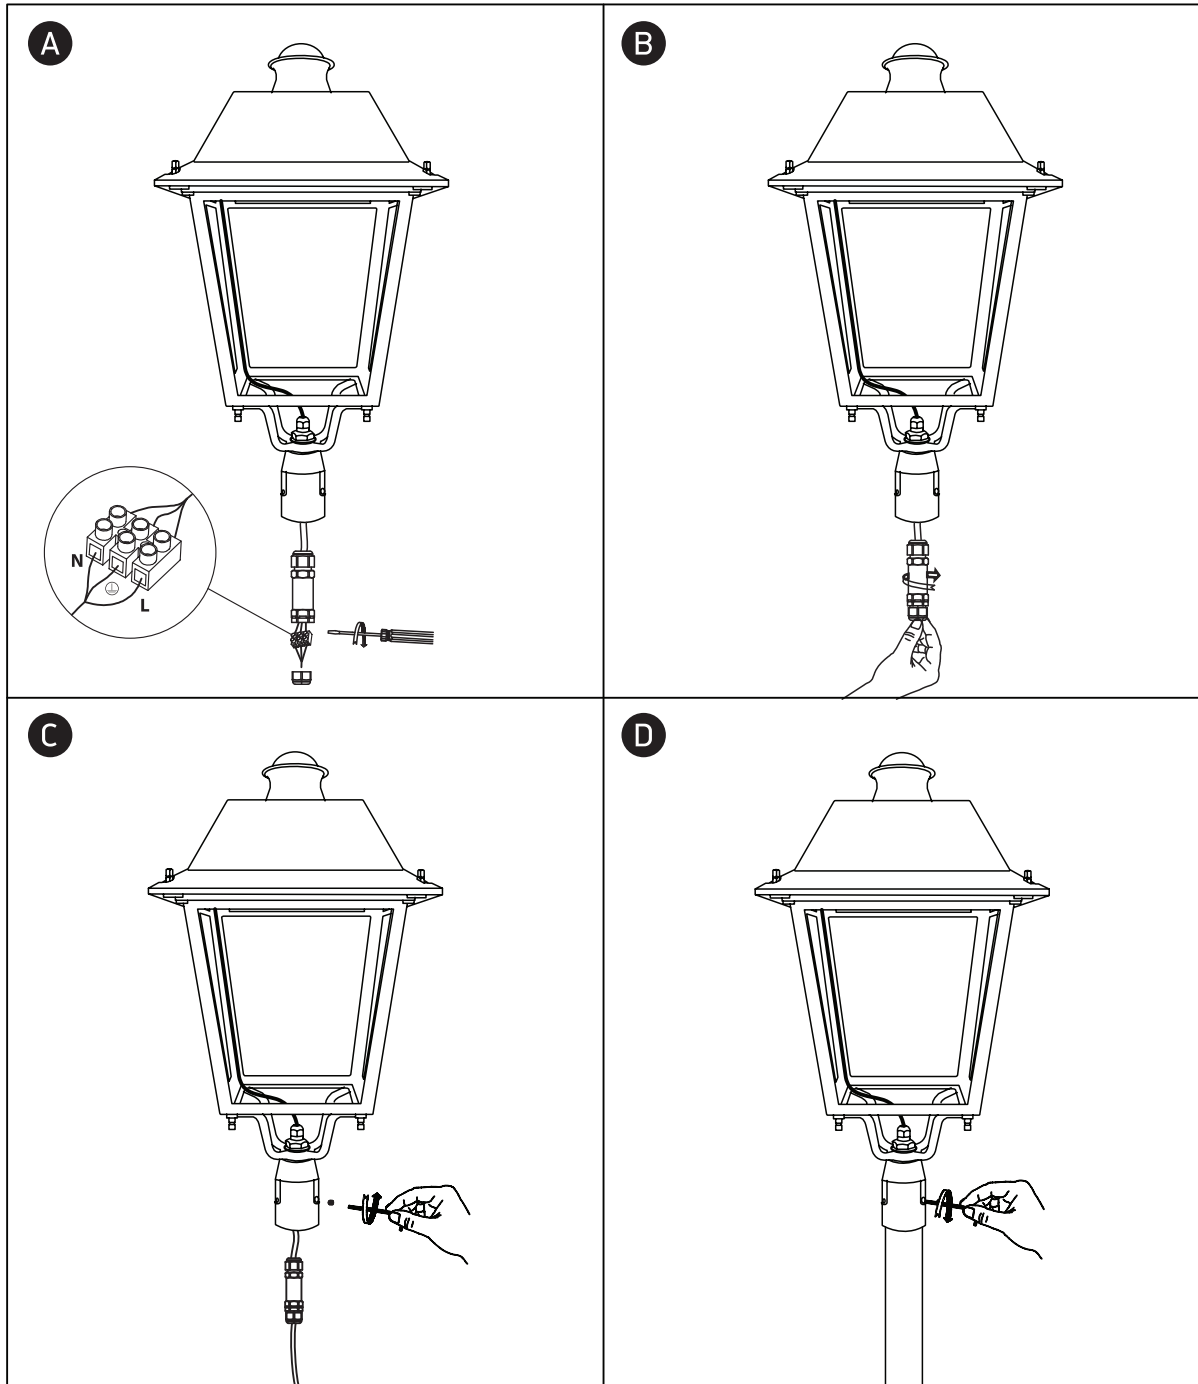

# INSTALLATION MANUAL

70110

ecolight

CE

RoHS  
COMPLIANT

NOT  
RECYCLABLE

| 425x425mm |

820mm

65mm  
opening

100-240V | 60W | IP66 | Die cast

Complete with driver.

100cm

70  
CRI

one  
LIGHT