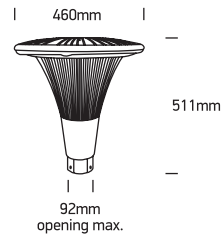

INSTALLATION MANUAL

70105

ecolight

CE

RoHS
COMPLIANT

NOT
DIMMABLE

100-240V | 50W | IP65 | Die cast

Complete with driver.

500cm
S

70
CRI

one
LIGHT

Warnings:

1. Make sure that the product is installed properly before connecting to electricity.
2. Do not cover the fitting.
3. Maintenance and installation should only be carried out by a professional electrician.