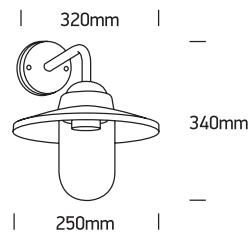

INSTALLATION MANUAL

67408

100-240V | E27 | 40W | IP44 | Metal + glass

Warnings:

1. Make sure that the product is installed properly before connecting to electricity.
2. Do not cover the fitting.
3. Maintenance and installation should only be carried out by a professional electrician.