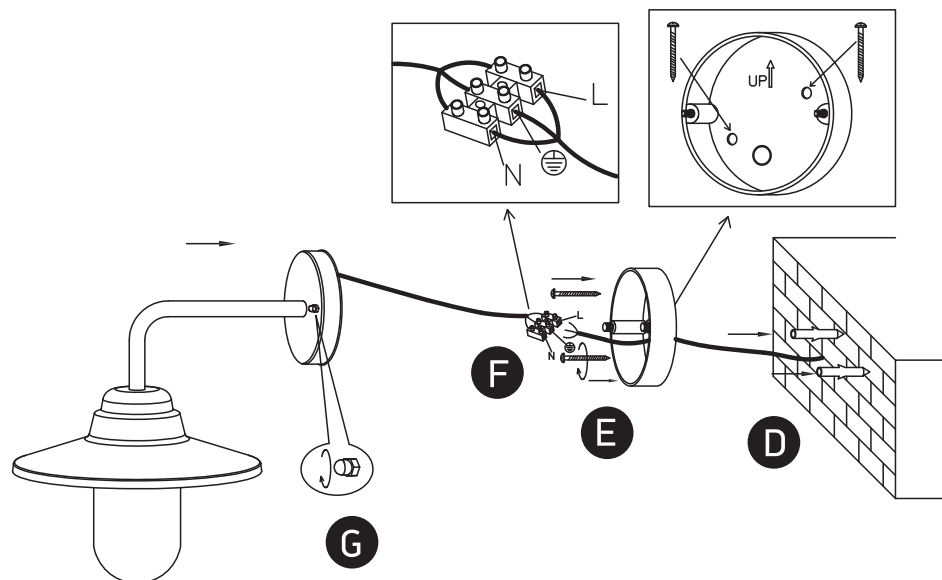

INSTALLATION MANUAL

67408

100-240V | E27 | 40W | IP44 | Metal + glass

Warnings:

1. Make sure that the product is installed properly before connecting to electricity.
2. Do not cover the fitting.
3. Maintenance and installation should only be carried out by a professional electrician.