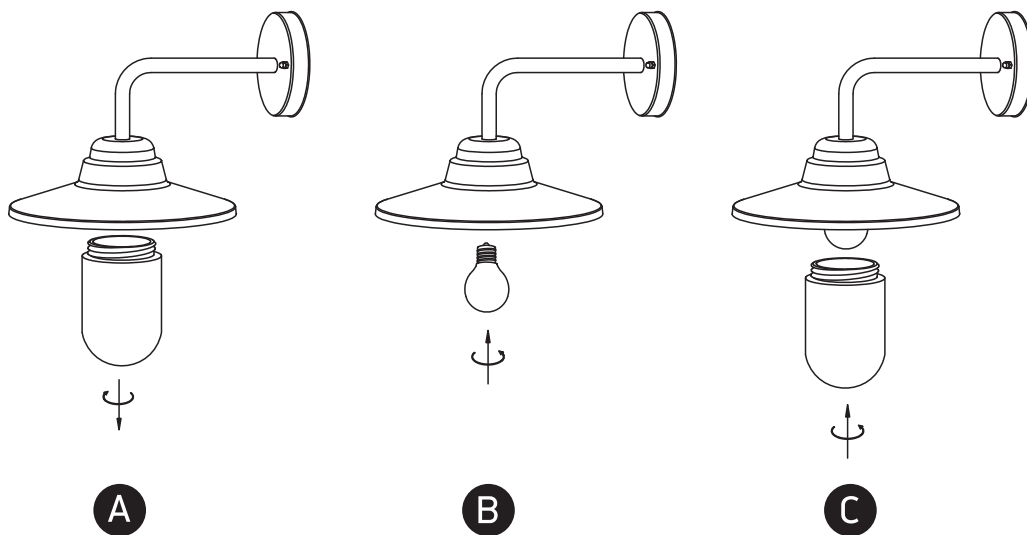

INSTALLATION MANUAL

67408

100-240V | E27 | 40W | IP44 | Metal + glass

Warnings:

1. Make sure that the product is installed properly before connecting to electricity.
2. Do not cover the fitting.
3. Maintenance and installation should only be carried out by a professional electrician.