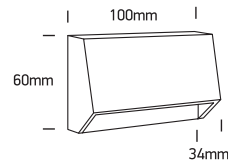

INSTALLATION MANUAL

67386A

ecolight

one
LIGHT

230V | SMD 2835 | 1,5W | IP65 | ABS + PC

AC LED

80
CRI

Warnings: