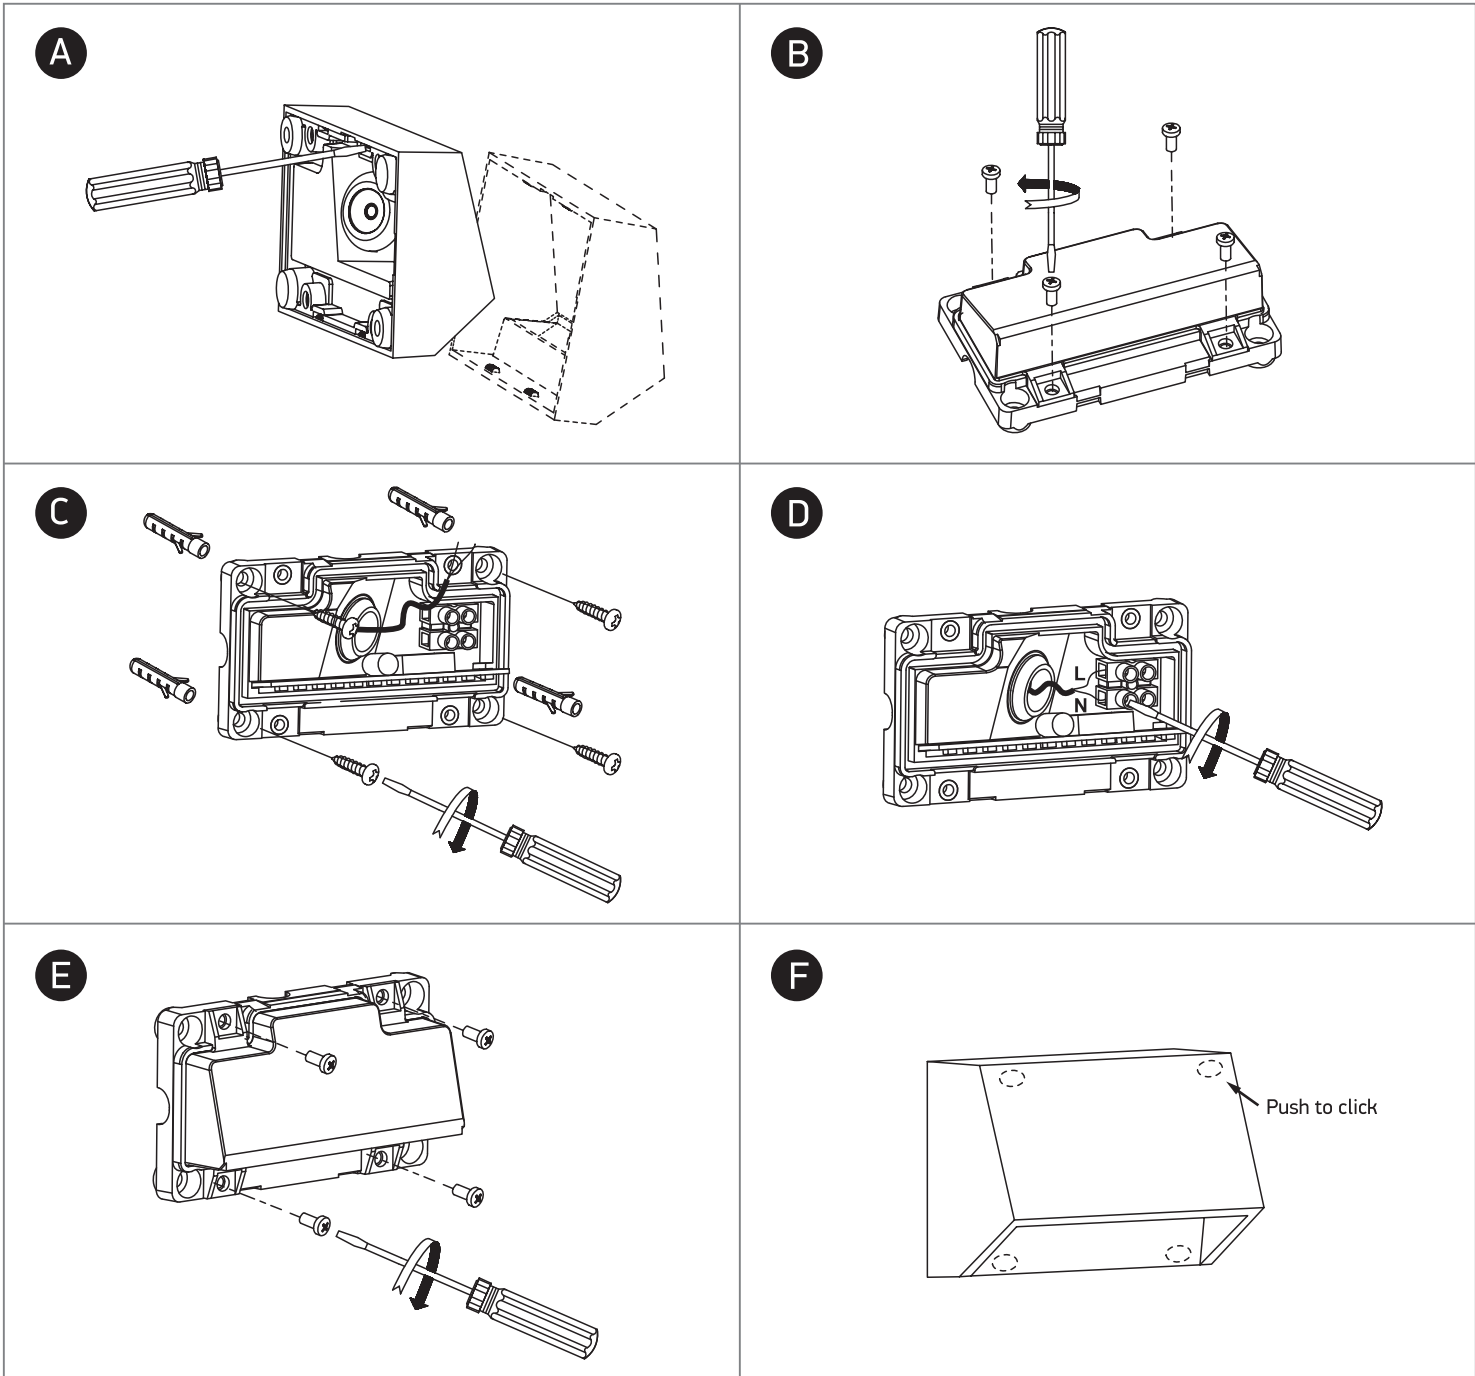

INSTALLATION MANUAL

67386A

ecolight

one
LIGHT

230V | SMD 2835 | 1,5W | IP65 | ABS + PC

AC LED

80
CRI

Warnings: