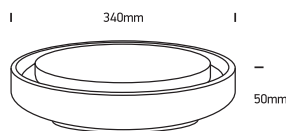

INSTALLATION MANUAL

67384

ecolight

CE

RoHS

NOT DIMMABLE

100-240V | SMD 3014 | 30W | IP54 | Die cast
Complete with 700mA driver.

80 CRI