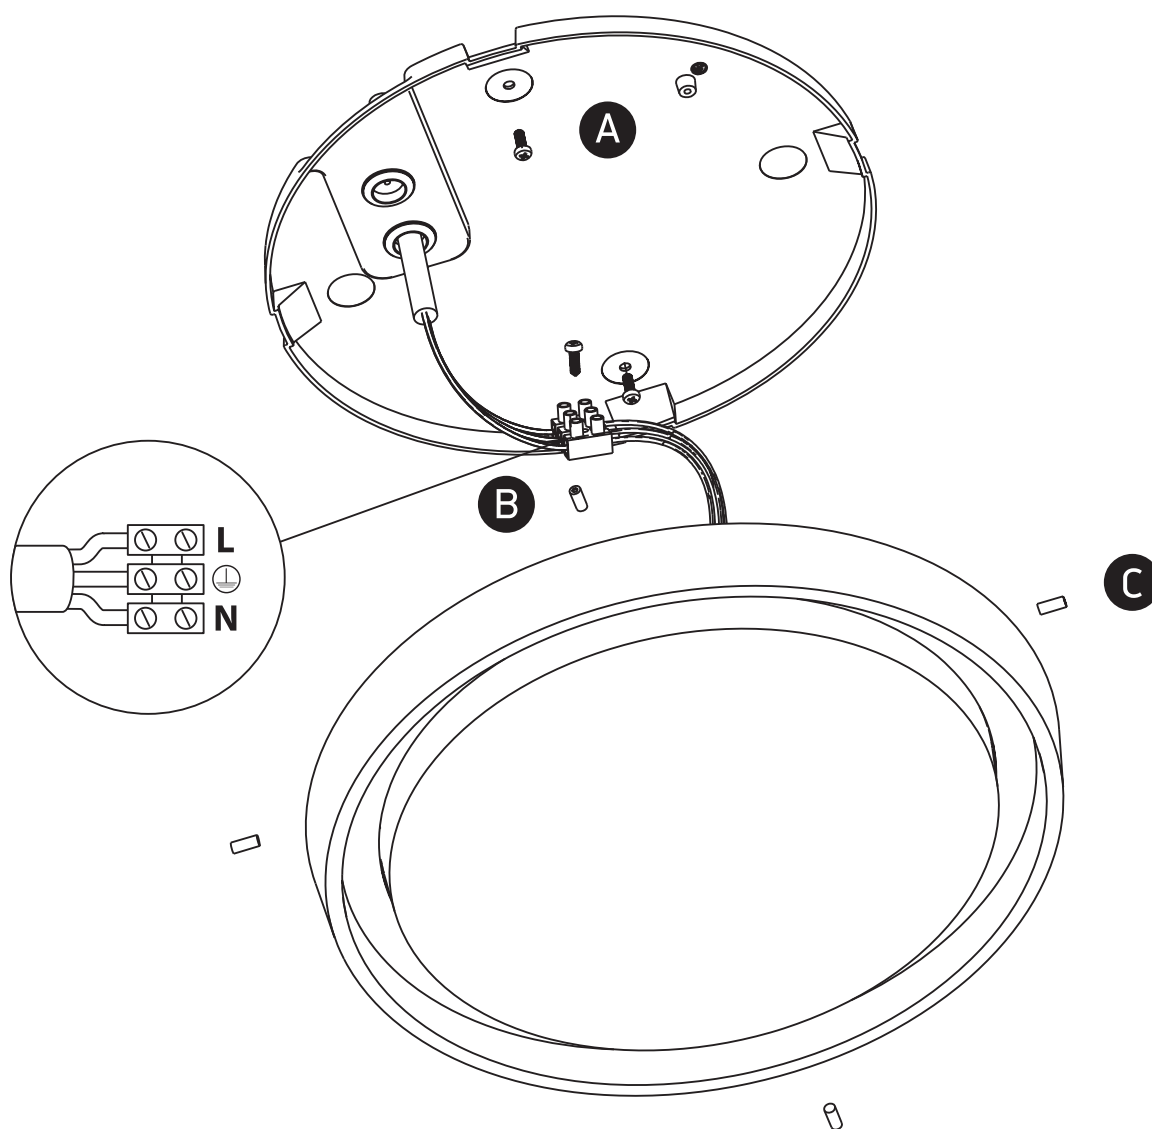

INSTALLATION MANUAL

67384

ecolight

CE

RoHS

NOT DIMMABLE

100-240V | SMD 3014 | 30W | IP54 | Die cast
Complete with 700mA driver.

80 CRI

one
LIGHT

Warnings:

1. Make sure that the product is installed properly before connecting to electricity.
2. Do not cover the fitting.
3. Maintenance and installation should only be carried out by a professional electrician.