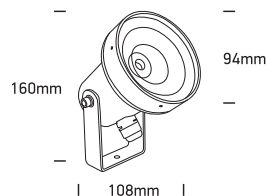

INSTALLATION MANUAL

67196BG

100-240V | 10W | MR16 | GU10 | IP65 | Die cast | Adjustable
Supplied with spike.

150cm

one
LIGHT

Warnings:

1. Make sure that the product is installed properly before connecting to electricity.
2. Do not cover the fitting.
3. Maintenance and installation should only be carried out by a professional electrician.