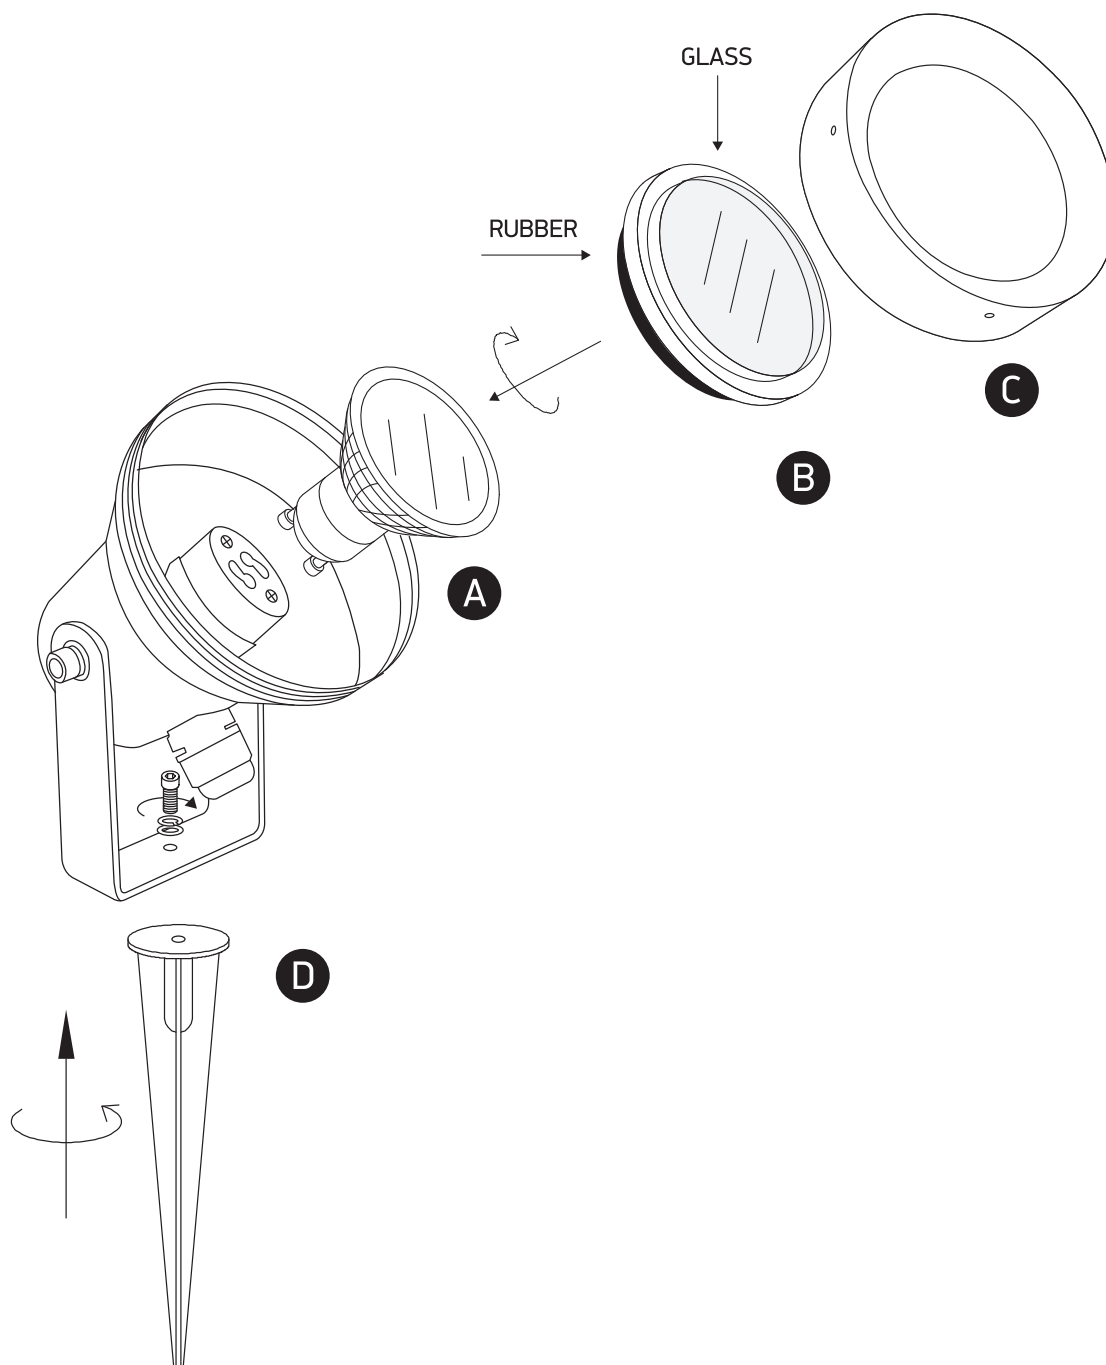

INSTALLATION MANUAL

67196BG

100-240V | 10W | MR16 | GU10 | IP65 | Die cast | Adjustable
Supplied with spike.

150cm

one
LIGHT

Warnings:

1. Make sure that the product is installed properly before connecting to electricity.
2. Do not cover the fitting.
3. Maintenance and installation should only be carried out by a professional electrician.