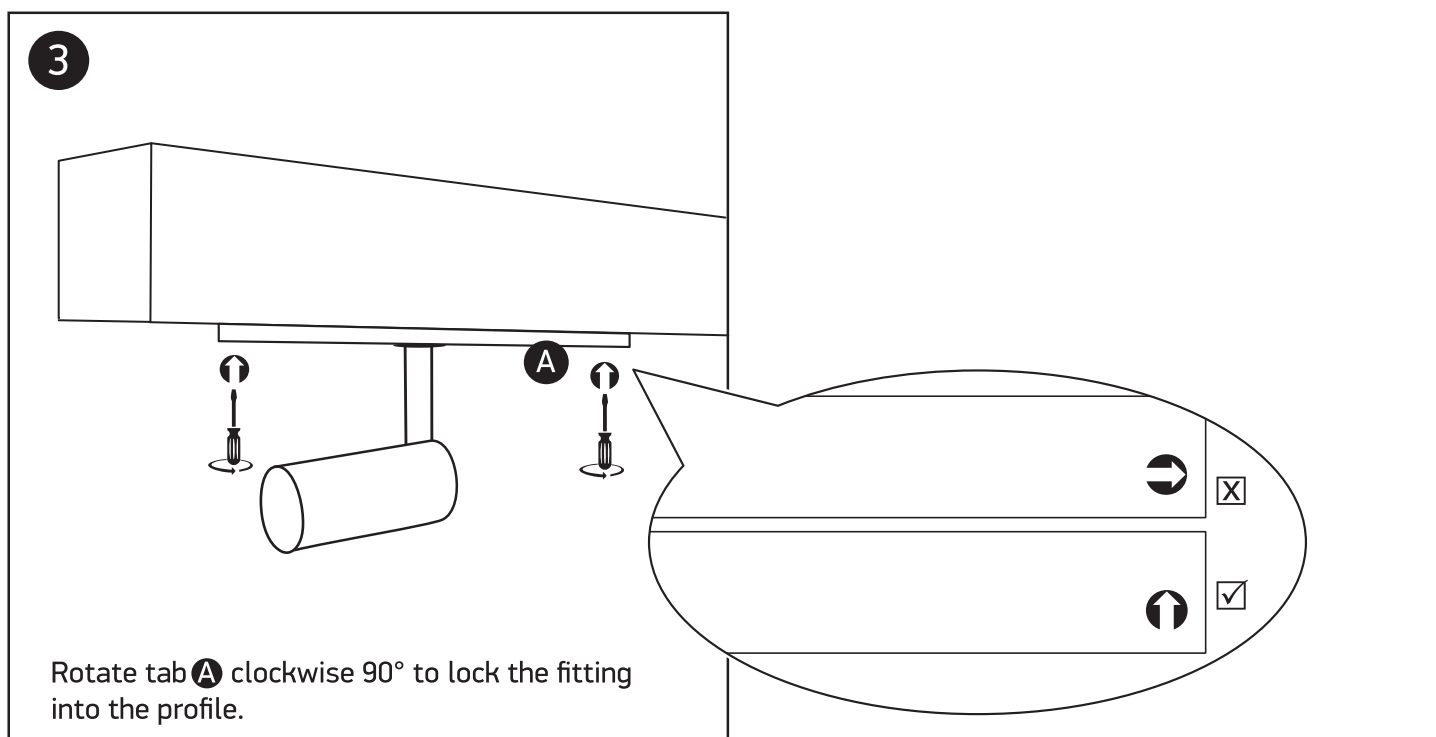

INSTALLATION MANUAL

42114B/./V

24W | LED | CCT V | 48V | IP20 | Aluminium

| | | | |
|-----|------|------|------|
| P&P | MINI | MIDI | MAXI |
| ✓ | ✓ | ✓ | ✓ |

Warnings:

1. Make sure that the product is installed properly before connecting to electricity.
2. Do not cover the fitting.
3. Maintenance and installation should only be carried out by a professional electrician.