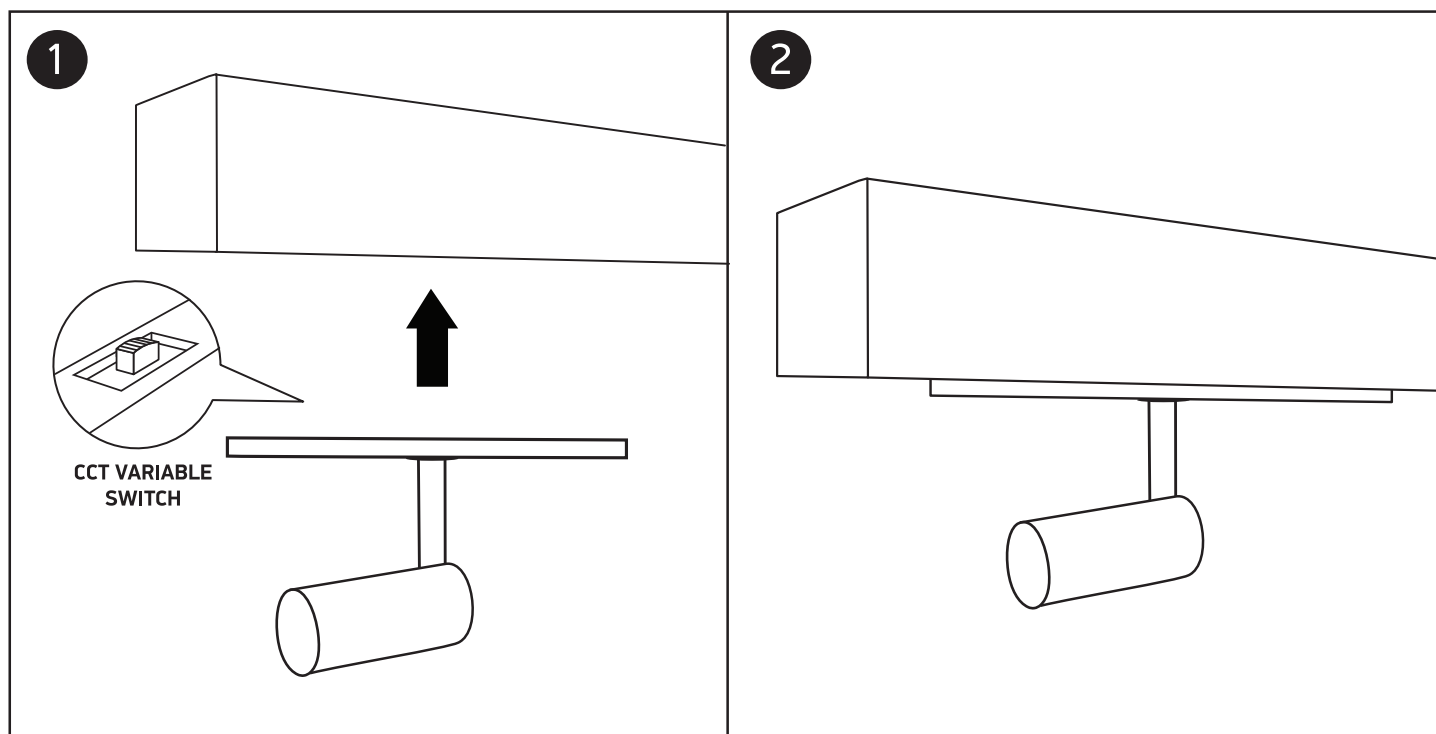

INSTALLATION MANUAL

42114B/./V

24W | LED | CCT V | 48V | IP20 | Aluminium

| | | | |
|-----|------|------|------|
| P&P | MINI | MIDI | MAXI |
| ✓ | ✓ | ✓ | ✓ |

Warnings:

1. Make sure that the product is installed properly before connecting to electricity.
2. Do not cover the fitting.
3. Maintenance and installation should only be carried out by a professional electrician.