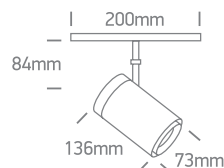

INSTALLATION MANUAL

42114B/./V

24W | LED | CCT V | 48V | IP20 | Aluminium

| | | | |
|-----|------|------|------|
| P&P | MINI | MIDI | MAXI |
| ✓ | ✓ | ✓ | ✓ |

Warnings:

1. Make sure that the product is installed properly before connecting to electricity.
2. Do not cover the fitting.
3. Maintenance and installation should only be carried out by a professional electrician.