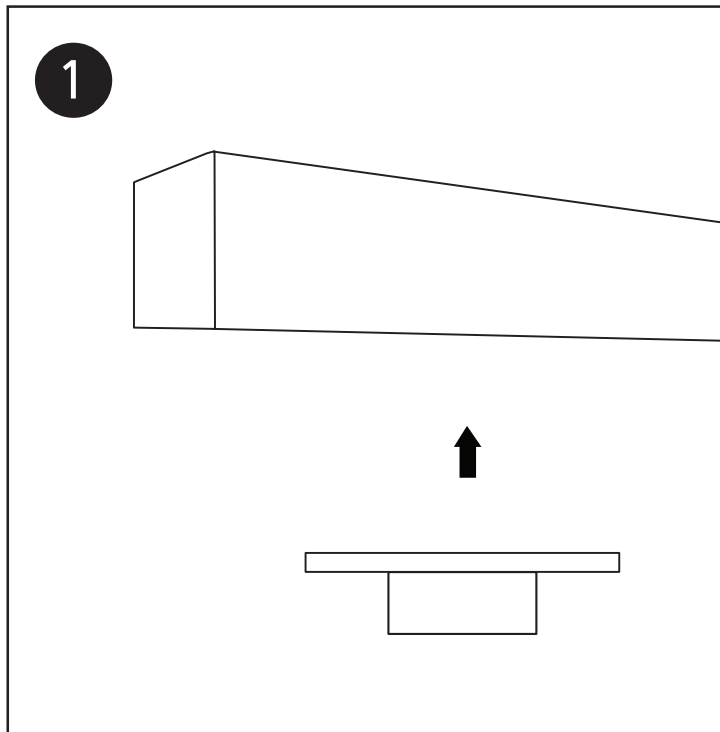

# INSTALLATION MANUAL

42106B/./V

22W | SMD LED | CCT V | 48V DC | IP20 | Aluminium

P&P	MINI	MAXI
✓	✓	✓

CCT VARIABLE SWITCH