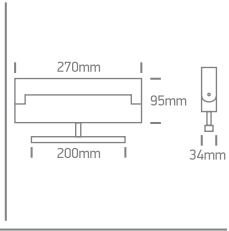

# INSTALLATION MANUAL

42106B/./V

22W | SMD LED | CCT V | 48V DC | IP20 | Aluminium

P&P	MINI	MAXI
✓	✓	✓

CCT VARIABLE SWITCH