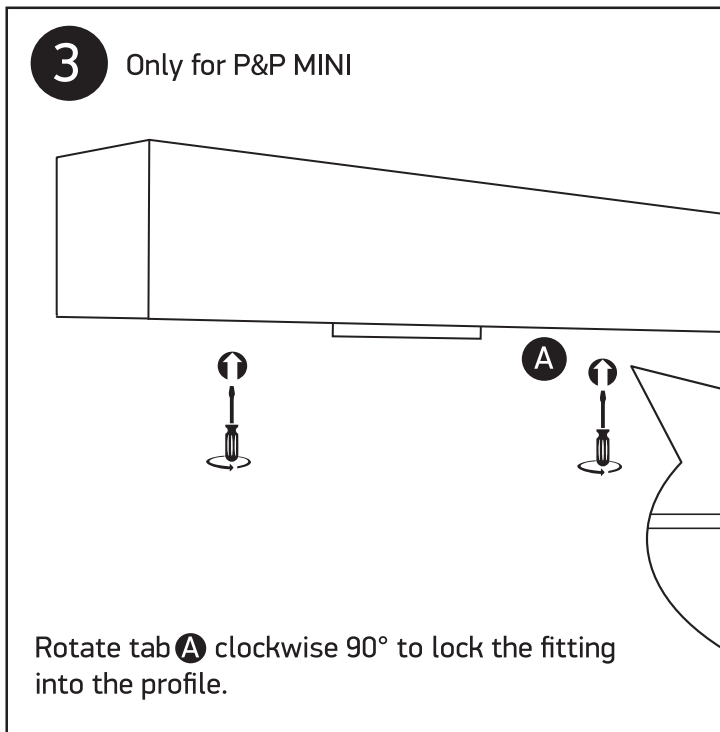

# INSTALLATION MANUAL

42106B/./V

22W | SMD LED | CCT V | 48V DC | IP20 | Aluminium

P&P	MINI	MAXI
✓	✓	✓

CCT VARIABLE SWITCH