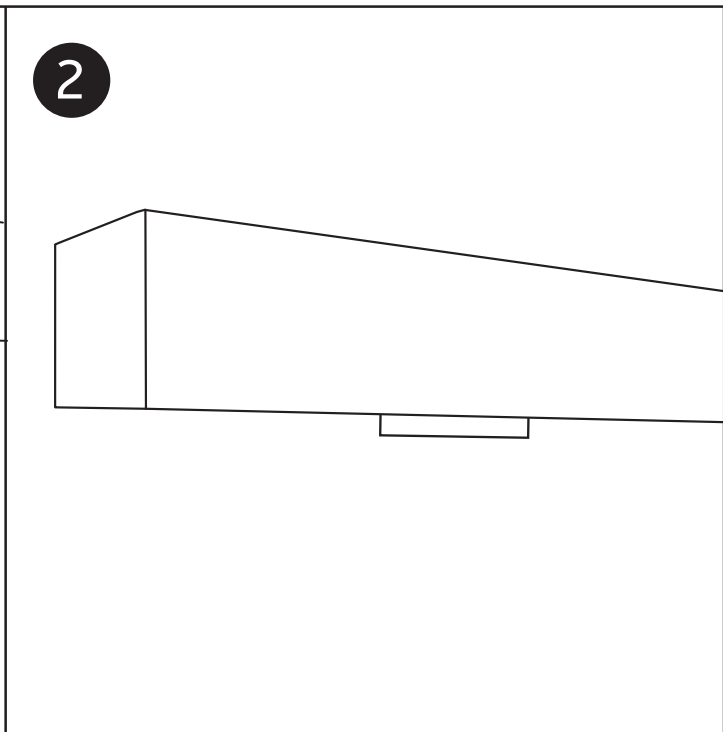

# INSTALLATION MANUAL

42106B/./V

22W | SMD LED | CCT V | 48V DC | IP20 | Aluminium

P&P	MINI	MAXI
✓	✓	✓

CCT VARIABLE SWITCH