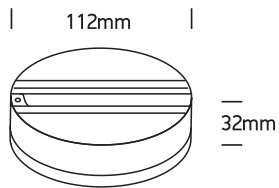

INSTALLATION MANUAL

41030

100-240V | 6A | Plastic

Warnings:

1. Make sure that the product is installed properly before connecting to electricity.
2. Do not cover the fitting.
3. Maintenance and installation should only be carried out by a professional electrician.