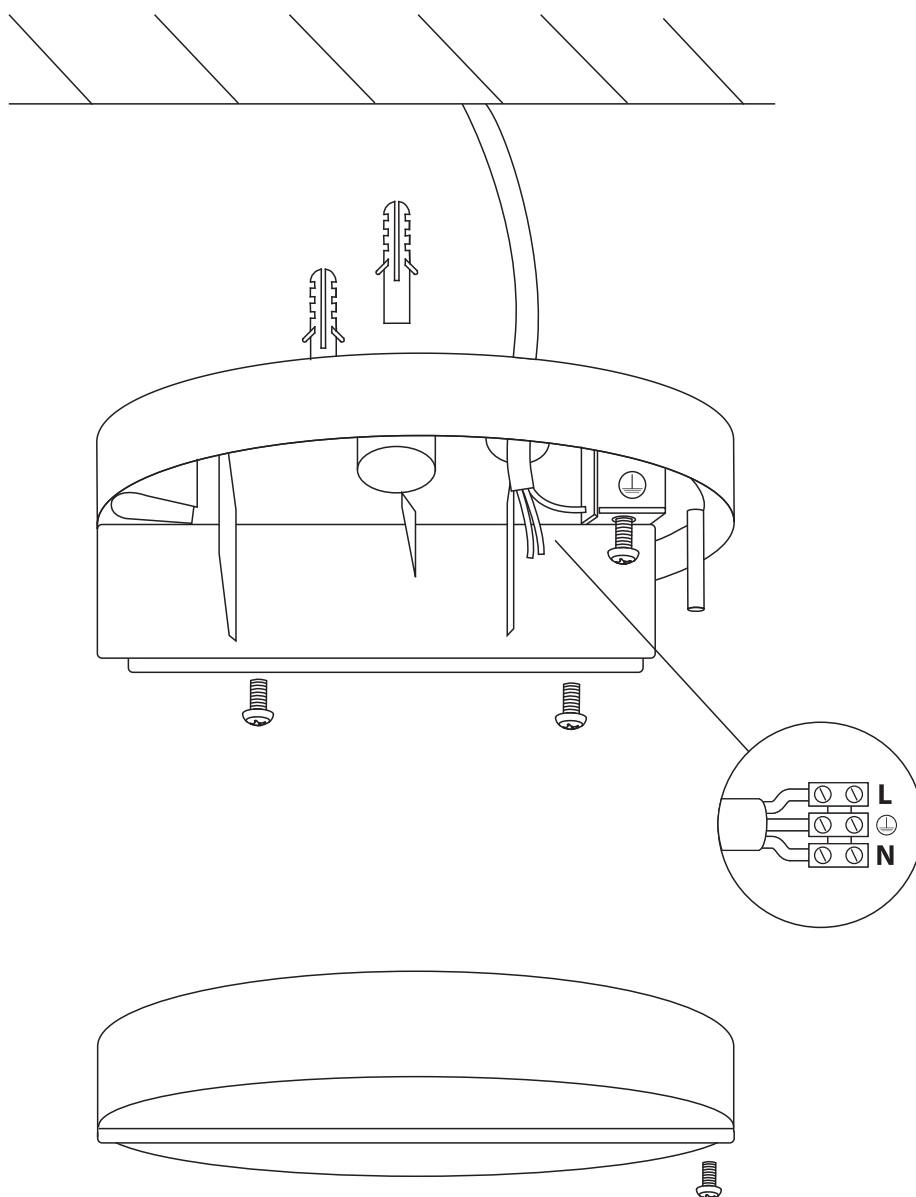

INSTALLATION MANUAL

41030

100-240V | 6A | Plastic

Warnings:

1. Make sure that the product is installed properly before connecting to electricity.
2. Do not cover the fitting.
3. Maintenance and installation should only be carried out by a professional electrician.