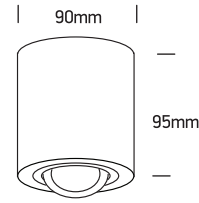

INSTALLATION MANUAL

12105AB

100-240V | MR16 | GU10 | 10W | IP20 | Aluminium | Adjustable

Warnings:

1. Make sure that the product is installed properly before connecting to electricity.
2. Do not cover the fitting.
3. Maintenance and installation should only be carried out by a professional electrician.