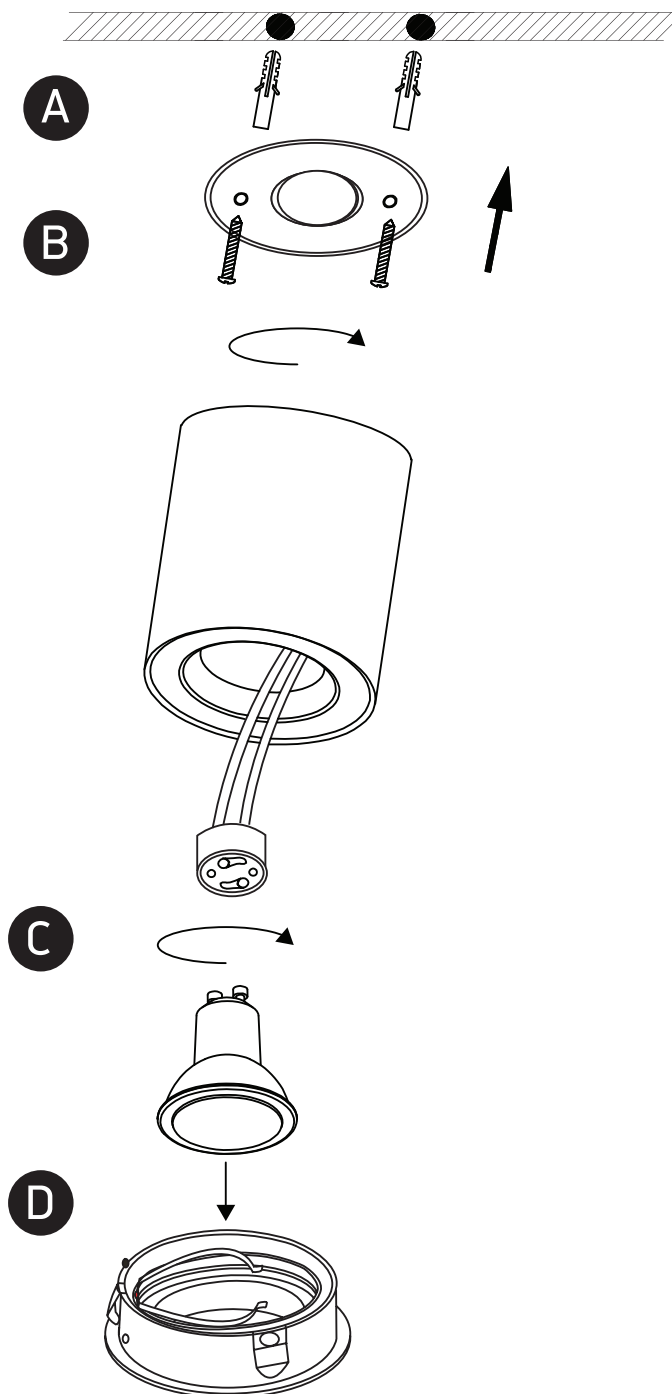

INSTALLATION MANUAL

12105AB

100-240V | MR16 | GU10 | 10W | IP20 | Aluminium | Adjustable

Warnings:

1. Make sure that the product is installed properly before connecting to electricity.
2. Do not cover the fitting.
3. Maintenance and installation should only be carried out by a professional electrician.