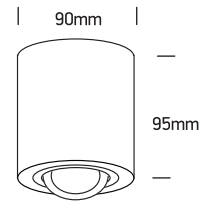

INSTALLATION MANUAL

12105AB

100-240V | MR16 | GU10 | 10W | IP20 | Aluminium | Adjustable

Warnings:

1. Make sure that the product is installed properly before connecting to electricity.
2. Do not cover the fitting.
3. Maintenance and installation should only be carried out by a professional electrician.