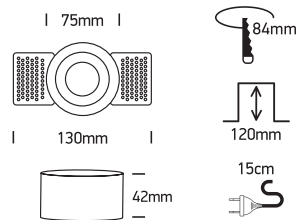

INSTALLATION MANUAL

11105TR

100-240V | MR16 | GU10 | 10W | IP20 | Trimless | Die cast | Adjustable

Warnings:

1. Make sure that the product is installed properly before connecting to electricity.
2. Do not cover the fitting.
3. Maintenance and installation should only be carried out by a professional electrician.