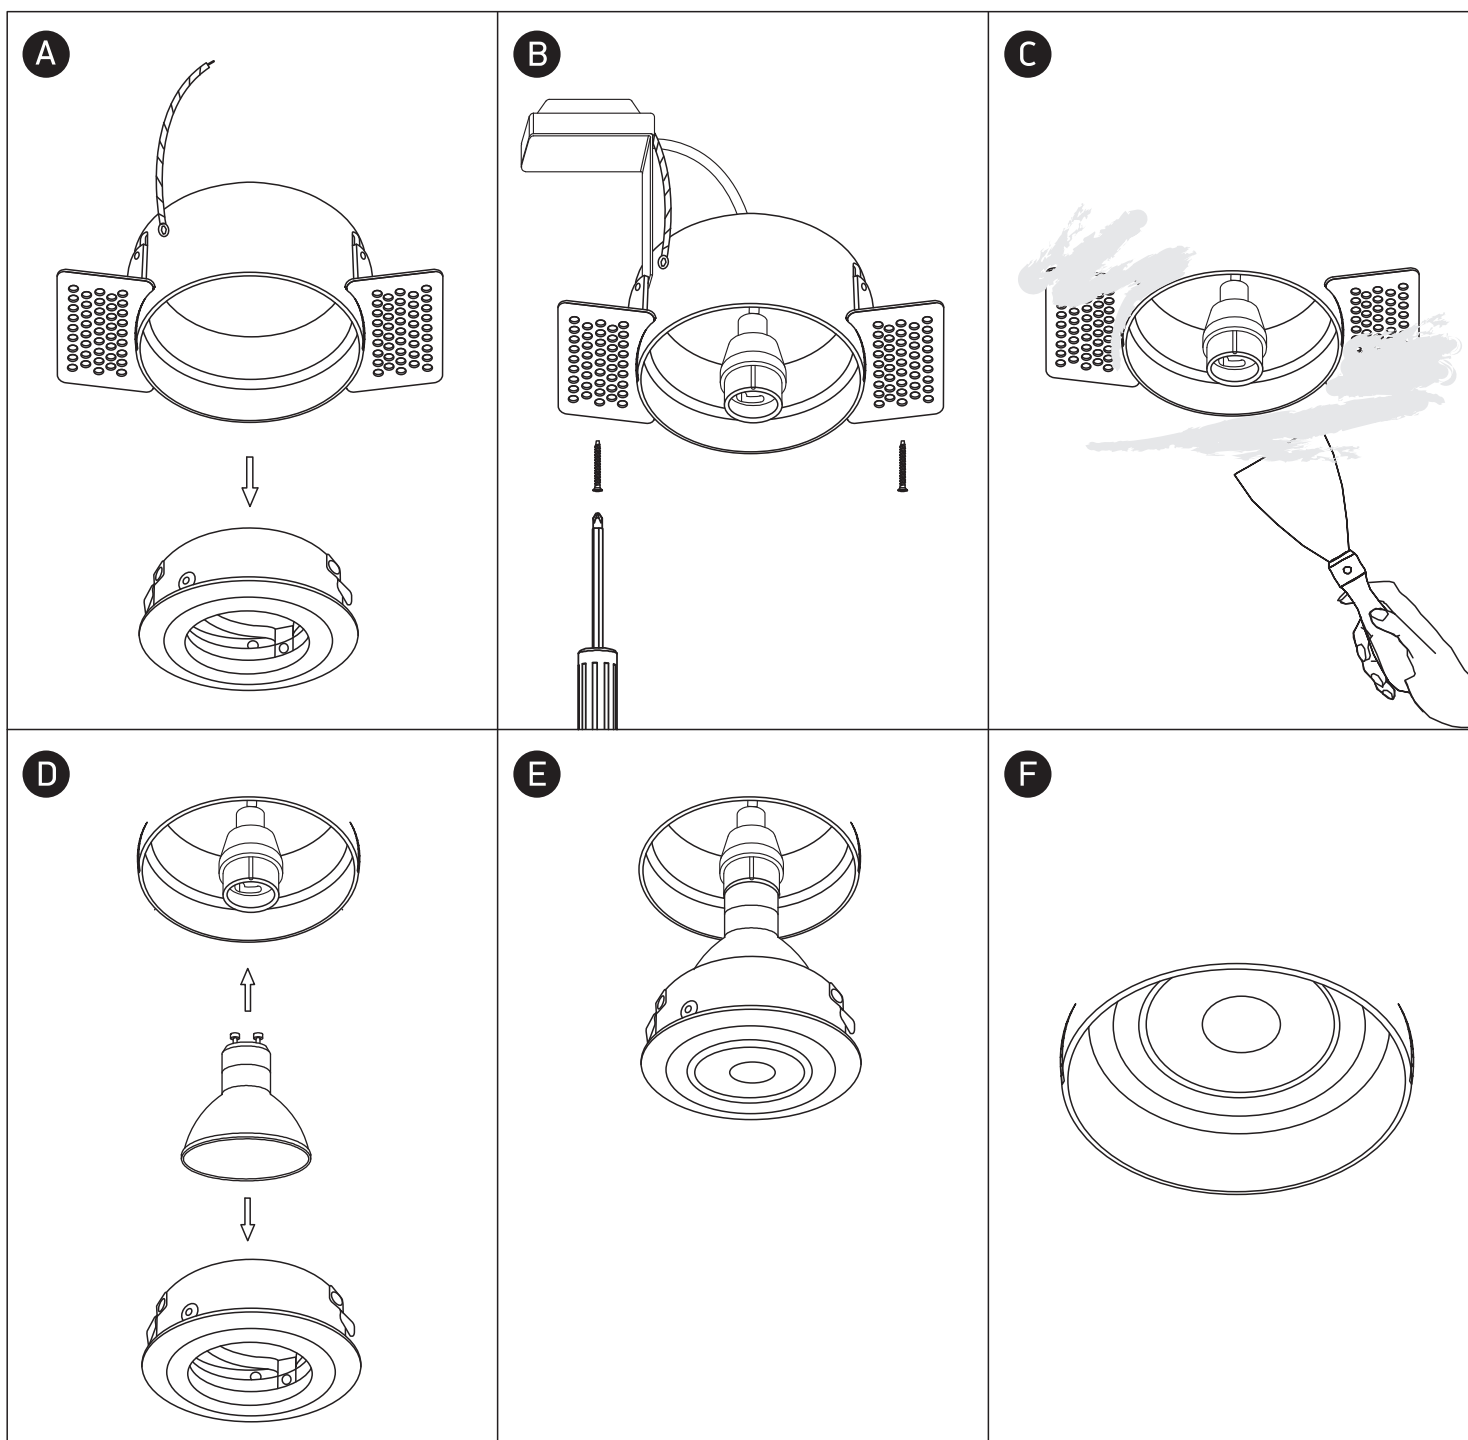

INSTALLATION MANUAL

11105TR

100-240V | MR16 | GU10 | 10W | IP20 | Trimless | Die cast | Adjustable

Warnings:

1. Make sure that the product is installed properly before connecting to electricity.
2. Do not cover the fitting.
3. Maintenance and installation should only be carried out by a professional electrician.