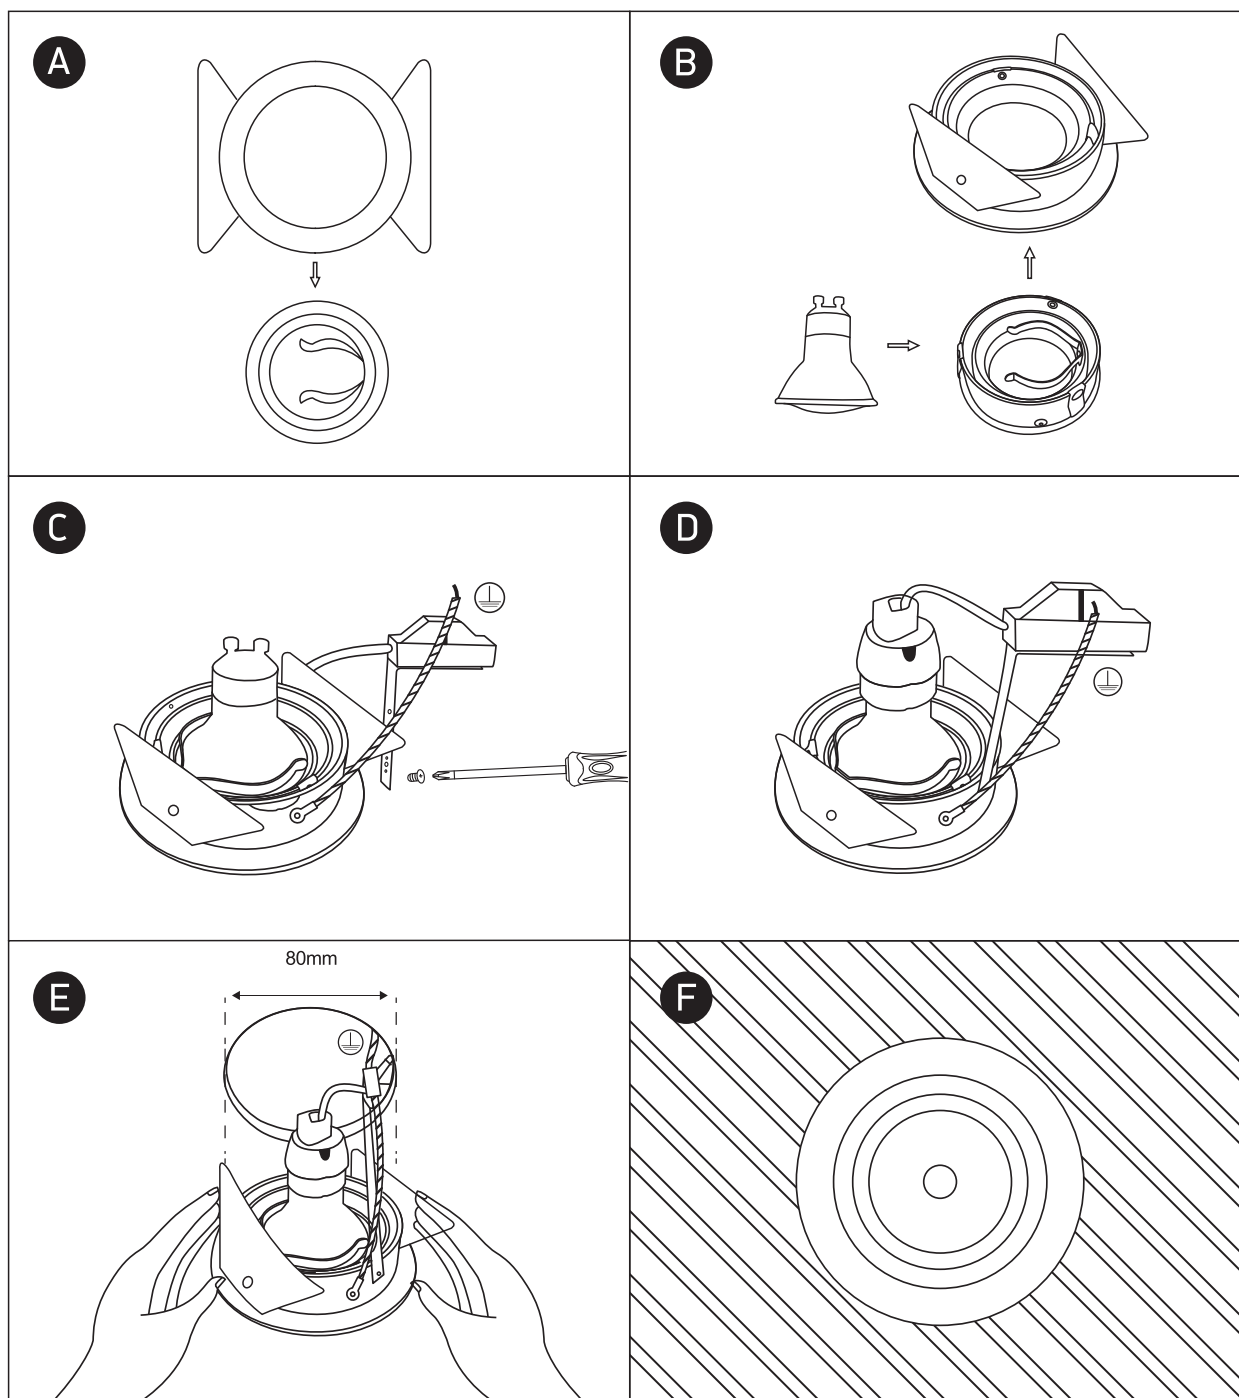

INSTALLATION MANUAL

11105ABGL

100-240V | MR16 | GU10 | 10W | IP20 | Aluminium | Adjustable

Warnings:

1. Make sure that the product is installed properly before connecting to electricity.
2. Do not cover the fitting.
3. Maintenance and installation should only be carried out by a professional electrician.