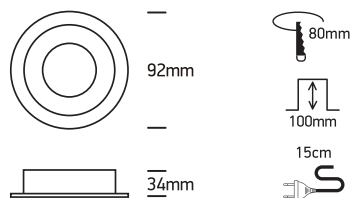

INSTALLATION MANUAL

11105ABGL

100-240V | MR16 | GU10 | 10W | IP20 | Aluminium | Adjustable

Warnings:

1. Make sure that the product is installed properly before connecting to electricity.
2. Do not cover the fitting.
3. Maintenance and installation should only be carried out by a professional electrician.