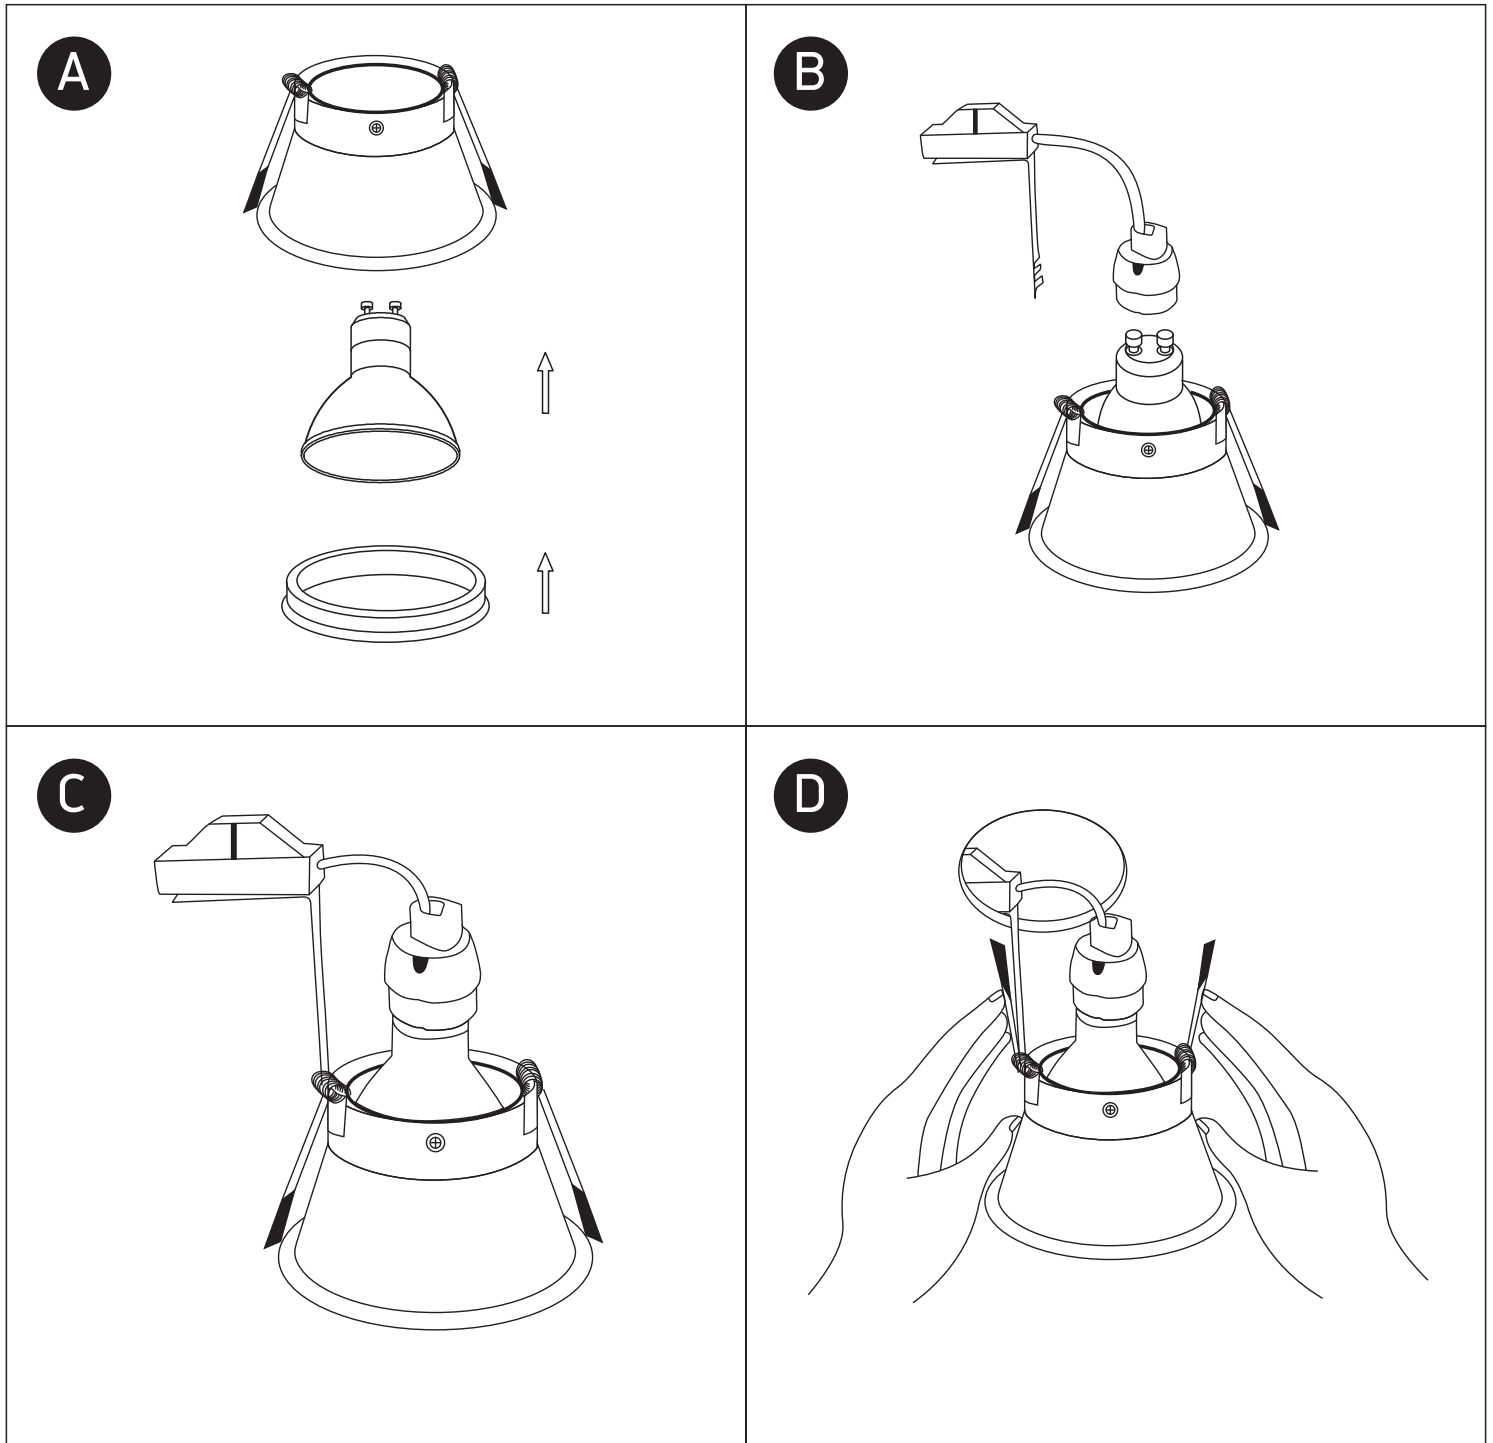

# INSTALLATION MANUAL

10105TG

100-240V | MR16 | GU10 | 10W | IP20 | Semi trimless | Aluminium