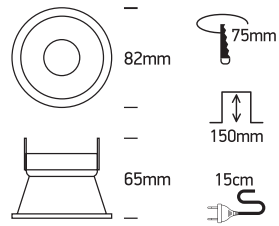

# INSTALLATION MANUAL

10105TG

100-240V | MR16 | GU10 | 10W | IP20 | Semi trimless | Aluminium