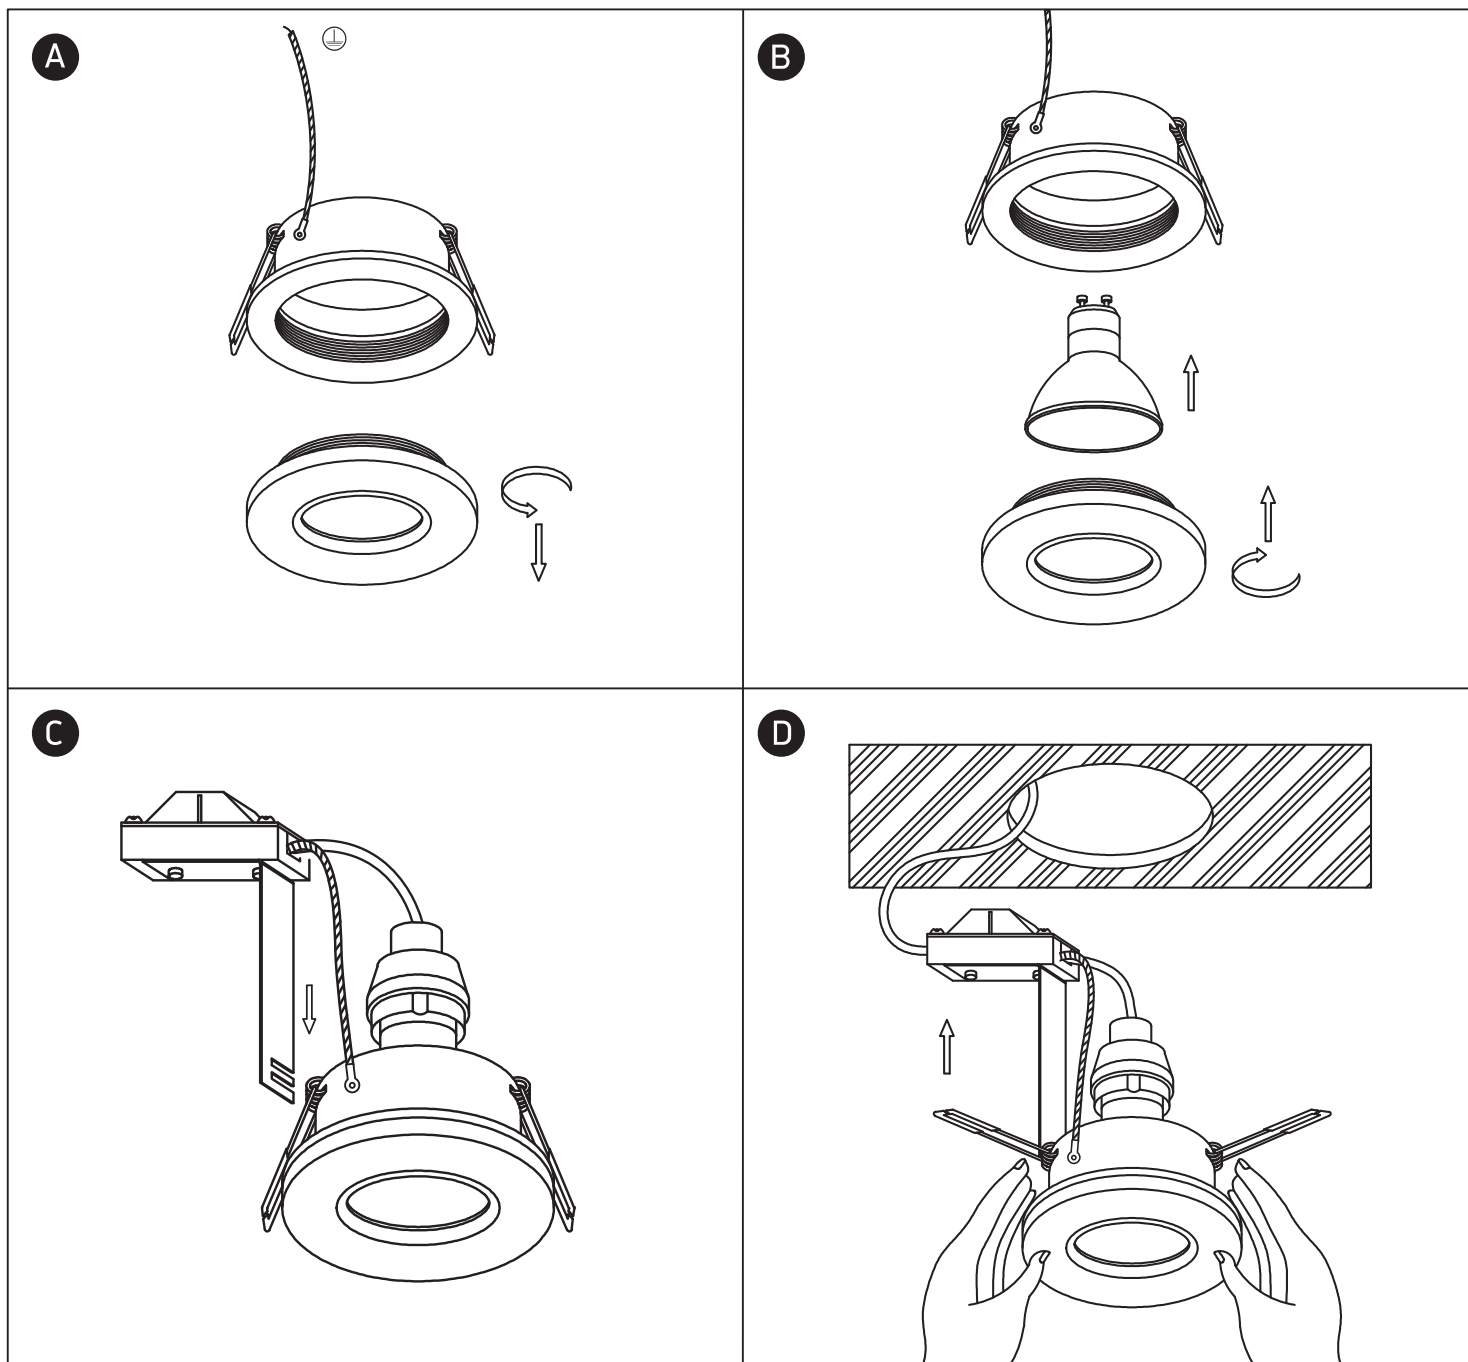

# INSTALLATION MANUAL

10105R1

100-240V | MR16 | GU10 | 10W | \*IP65 | Aluminium

\*IP65 is the protection degree for the visible part of the fitting under the ceiling. The part of the fitting hidden in the ceiling is IP20.

## Warnings:

1. Make sure that the product is installed properly before connecting to electricity.
2. Do not cover the fitting.
3. Maintenance and installation should only be carried out by a professional electrician.