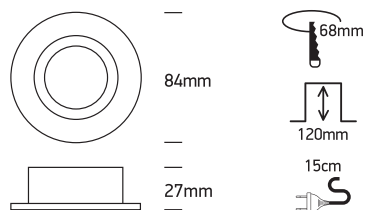

# INSTALLATION MANUAL

10105R1

100-240V | MR16 | GU10 | 10W | \*IP65 | Aluminium

\*IP65 is the protection degree for the visible part of the fitting under the ceiling. The part of the fitting hidden in the ceiling is IP20.